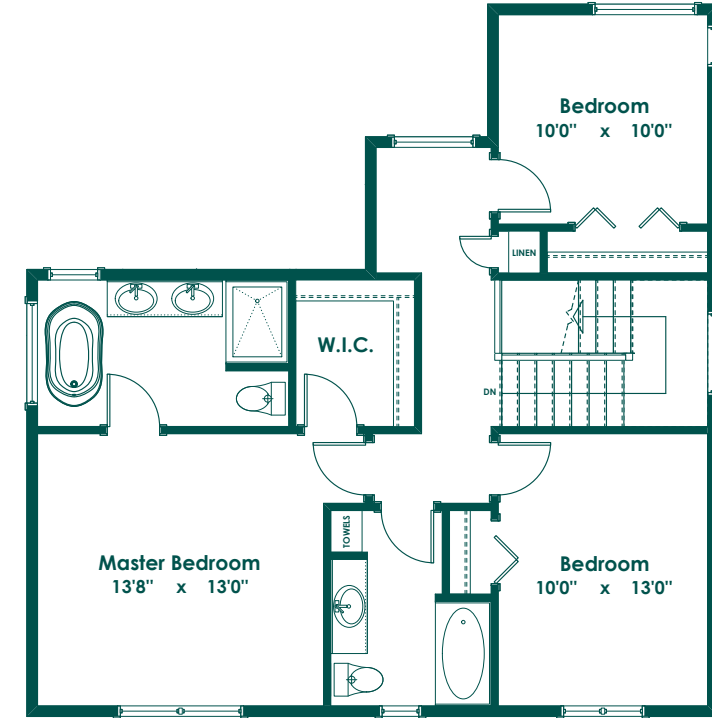

Centauri Drive

Main  
1,062 sq. ft.

Upper  
808 sq. ft.

# Lot 20

Barrows A

1,870 Sq. Ft. Main House  
525 Sq. Ft. Carriage House

3 Bedroom  
2.5 Bathroom  
+ Carriage Home with 1 Bedroom Suite

Floor Plan Features:  
Luxurious Master Ensuite with Soaker Tub  
Open-Concept Design  
Den

Carriage Home Main  
525 sq. ft.

Carriage Home Upper  
552 sq. ft.

Laneway Access

The developer reserves the right to make modifications contained herein. Sizes, specifications, layouts, plans, features, finishes and availability may change without notice. E.&O.E.