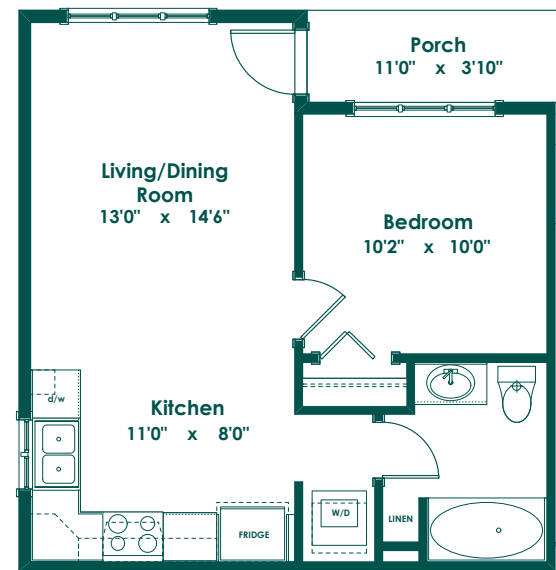

Centauri Drive

Main  
1,062 sq. ft.

Upper  
808 sq. ft.

# Lot 20

Barrows A

1,870 Sq. Ft. Main House  
525 Sq. Ft. Carriage House

3 Bedroom  
2.5 Bathroom  
+ Carriage Home with 1 Bedroom Suite

Floor Plan Features:  
Luxurious Master Ensuite with Soaker Tub  
Open-Concept Design  
Den

Carriage Home Main  
525 sq. ft.

Carriage Home Upper  
552 sq. ft.

Laneway Access

The developer reserves the right to make modifications contained herein. Sizes, specifications, layouts, plans, features, finishes and availability may change without notice. E.&O.E.