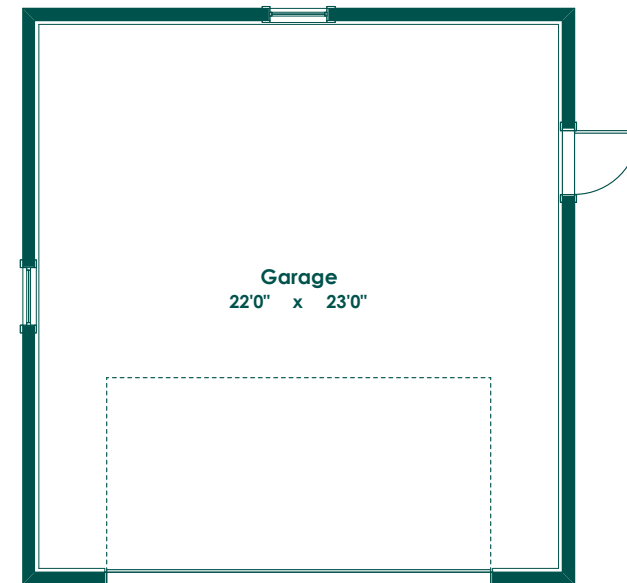

Centauri Drive

Main  
1,062 sq. ft.

Upper  
808 sq. ft.

# Lot 20

Barrows A

1,870 Sq. Ft. Main House  
525 Sq. Ft. Carriage House

3 Bedroom  
2.5 Bathroom  
+ Carriage Home with 1 Bedroom Suite

Floor Plan Features:  
Luxurious Master Ensuite with Soaker Tub  
Open-Concept Design  
Den

Carriage Home Main  
525 sq. ft.

Carriage Home Upper  
552 sq. ft.

Laneway Access

The developer reserves the right to make modifications contained herein. Sizes, specifications, layouts, plans, features, finishes and availability may change without notice. E.&O.E.