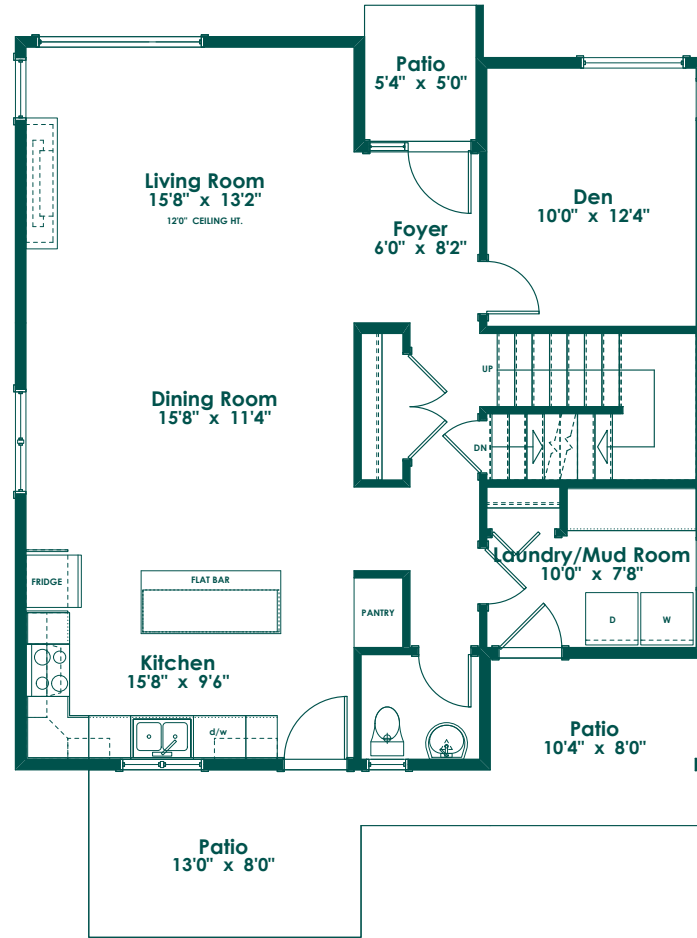

Centauri Drive

Main  
1,062 sq. ft.

Upper  
808 sq. ft.

# Lot 20

Barrows A

1,870 Sq. Ft. Main House  
525 Sq. Ft. Carriage House

3 Bedroom  
2.5 Bathroom  
+ Carriage Home with 1 Bedroom Suite

Floor Plan Features:  
Luxurious Master Ensuite with Soaker Tub  
Open-Concept Design  
Den

Carriage Home Main  
525 sq. ft.

Carriage Home Upper  
552 sq. ft.

Laneway Access

The developer reserves the right to make modifications contained herein. Sizes, specifications, layouts, plans, features, finishes and availability may change without notice. E.&O.E.