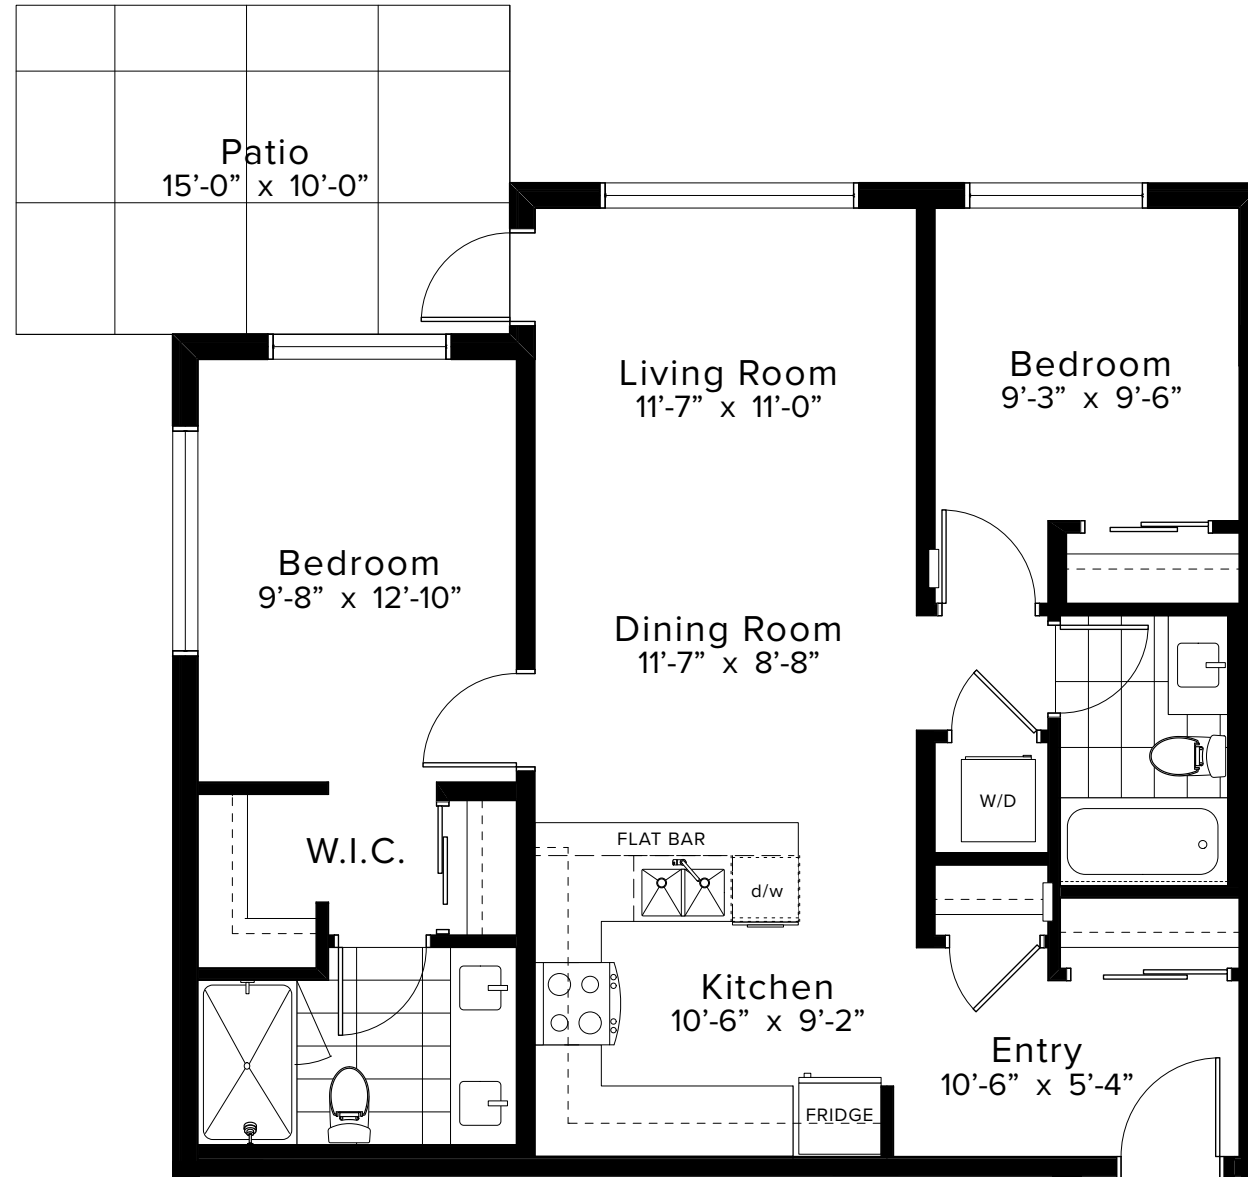

DAWN

SOUTH BUILDING

DAWN 2BD|2BA

904 SQ. FT.

MAIN FLOOR

2 BEDROOM | 2 BATH
904 SQ. FT.

These plans and renderings are not intended to fully or completely represent the final product. Plans and renderings provided are preliminary layouts only for general review of type and size by client group. All sizes are approximate and subject to revision as design development proceeds. Details including but not limited to colours, interior and exterior details, landscaping, existence and location of retaining walls, views, and type and location of development on surrounding properties are all subject to change. Renderings are an artistic representation of the proposed home.