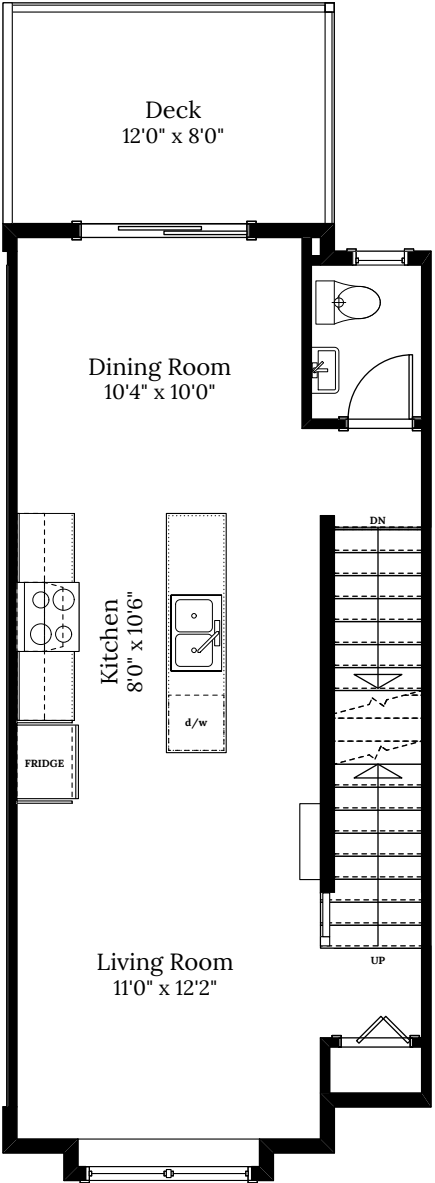

Home 10
1471 Atlas Dr.
2 BEDROOMS | 2.5 BATH
+ Den

SPECIFICATIONS

LOWER	194	SQ. FT.
MAIN	507	SQ. FT.
UPPER	481	SQ. FT.
TOTAL	1,182	SQ. FT.

Home 10 | 1471 Atlas Dr. | Talus

LOWER FLOOR 194 SQ.FT.

MAIN FLOOR 507 SQ.FT.

UPPER FLOOR 481 SQ.FT.