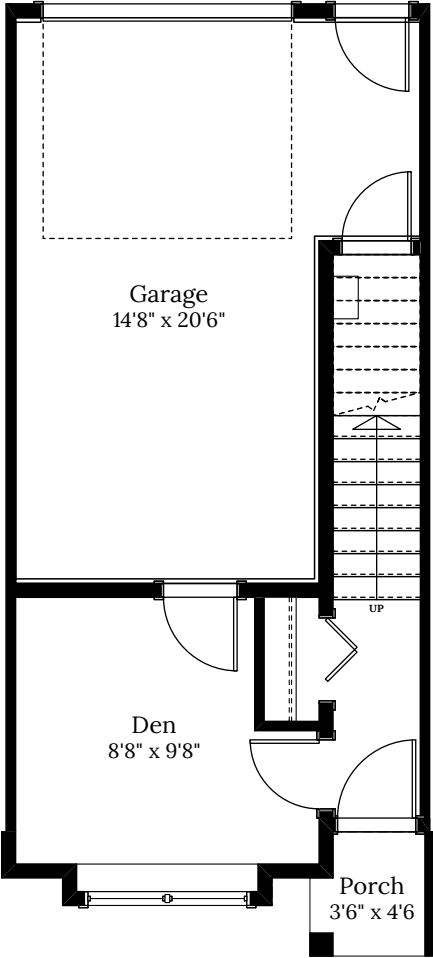

Home 10
1471 Atlas Dr.
2 BEDROOMS | 2.5 BATH
+ Den

SPECIFICATIONS

LOWER	194	SQ. FT.
MAIN	507	SQ. FT.
UPPER	481	SQ. FT.
TOTAL	1,182	SQ. FT.

Home 10 | 1471 Atlas Dr. | Talus

LOWER FLOOR 194 SQ.FT.

MAIN FLOOR 507 SQ.FT.

UPPER FLOOR 481 SQ.FT.