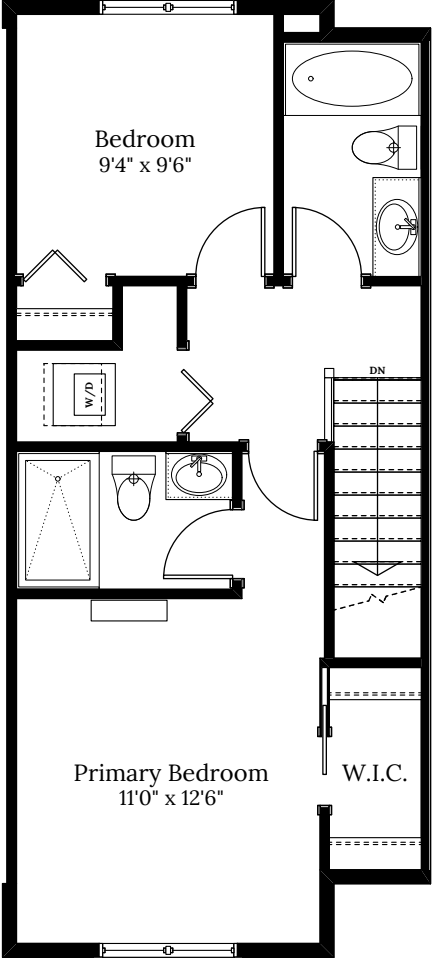

Home 10
1471 Atlas Dr.
2 BEDROOMS | 2.5 BATH
+ Den

SPECIFICATIONS

LOWER	194	SQ. FT.
MAIN	507	SQ. FT.
UPPER	481	SQ. FT.
TOTAL	1,182	SQ. FT.

Home 10 | 1471 Atlas Dr. | Talus

LOWER FLOOR 194 SQ.FT.

MAIN FLOOR 507 SQ.FT.

UPPER FLOOR 481 SQ.FT.