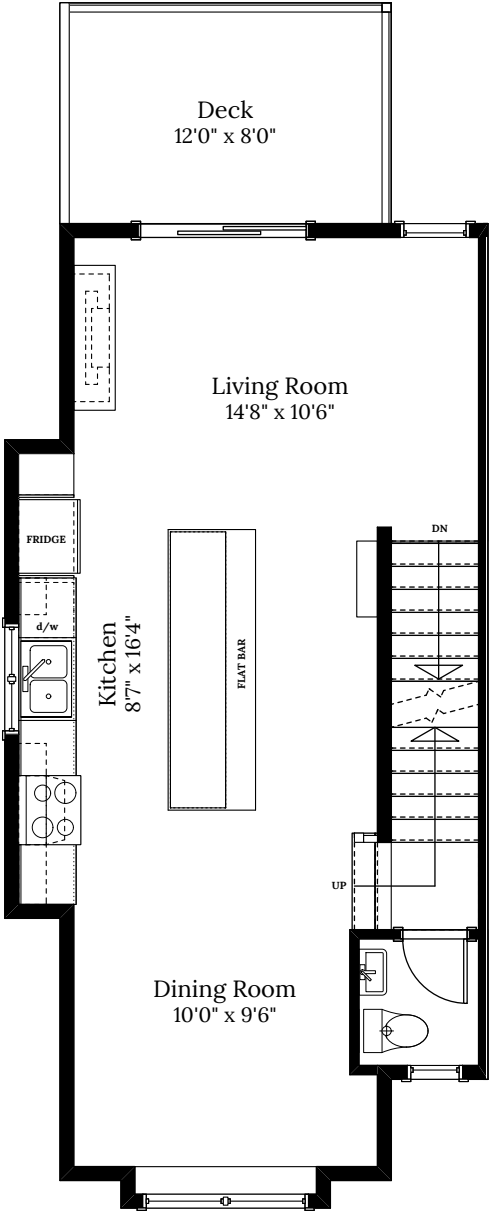

Home 11 1469 Atlas Dr.

3 BEDROOMS | 2.5 BATH
+ Den

SPECIFICATIONS

LOWER	190	SQ. FT.
MAIN	559	SQ. FT.
UPPER	559	SQ. FT.
TOTAL	1,308	SQ. FT.

Home 11| 1469 Atlas Dr. | Compass

LOWER FLOOR 190 SQ.FT.

MAIN FLOOR 559 SQ.FT.

UPPER FLOOR 559 SQ.FT.