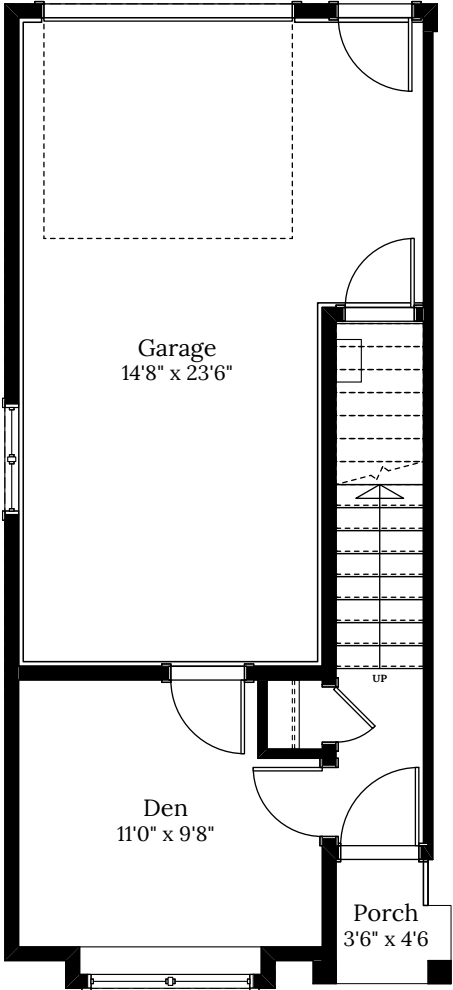

Home 11 1469 Atlas Dr.

3 BEDROOMS | 2.5 BATH
+ Den

SPECIFICATIONS

LOWER	190	SQ. FT.
MAIN	559	SQ. FT.
UPPER	559	SQ. FT.
TOTAL	1,308	SQ. FT.

Home 11| 1469 Atlas Dr. | Compass

LOWER FLOOR 190 SQ.FT.

MAIN FLOOR 559 SQ.FT.

UPPER FLOOR 559 SQ.FT.