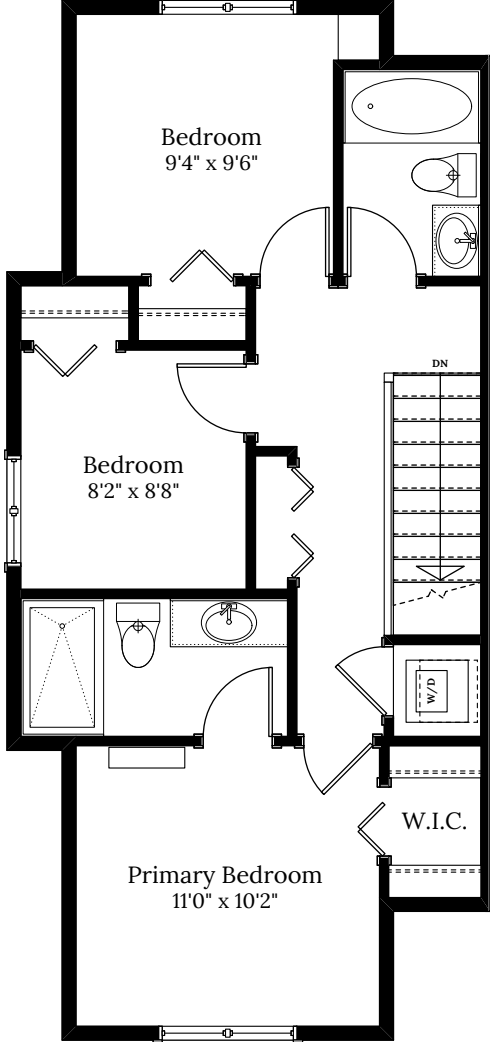

Home 11 1469 Atlas Dr.

3 BEDROOMS | 2.5 BATH
+ Den

SPECIFICATIONS

LOWER	190	SQ. FT.
MAIN	559	SQ. FT.
UPPER	559	SQ. FT.
TOTAL	1,308	SQ. FT.

Home 11| 1469 Atlas Dr. | Compass

LOWER FLOOR 190 SQ.FT.

MAIN FLOOR 559 SQ.FT.

UPPER FLOOR 559 SQ.FT.