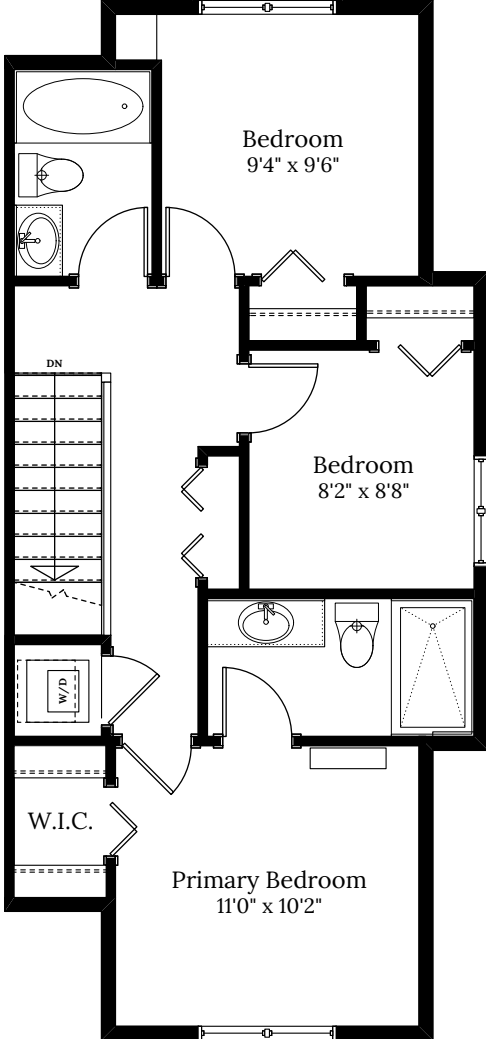

Home 12
1465 Atlas Dr.
3 BEDROOMS | 2.5 BATH
+Den

SPECIFICATIONS

LOWER	190	SQ. FT.
MAIN	559	SQ. FT.
UPPER	559	SQ. FT.
TOTAL	1,308	SQ. FT.

Home 12 | 1465 Atlas Dr. | Compass

LOWER FLOOR 190 SQ.FT.

MAIN FLOOR 559 SQ.FT.

UPPER FLOOR 559 SQ.FT.