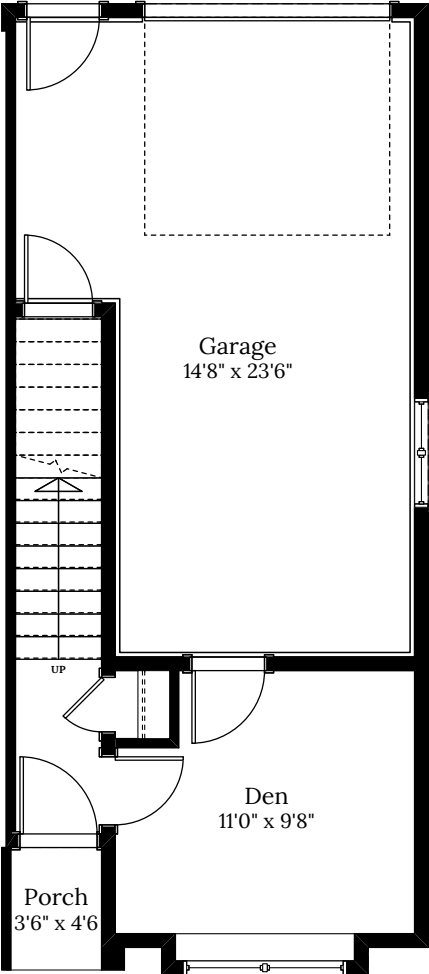

Home 12
1465 Atlas Dr.
3 BEDROOMS | 2.5 BATH
+Den

SPECIFICATIONS

LOWER	190	SQ. FT.
MAIN	559	SQ. FT.
UPPER	559	SQ. FT.
TOTAL	1,308	SQ. FT.

Home 12 | 1465 Atlas Dr. | Compass

LOWER FLOOR 190 SQ.FT.

MAIN FLOOR 559 SQ.FT.

UPPER FLOOR 559 SQ.FT.