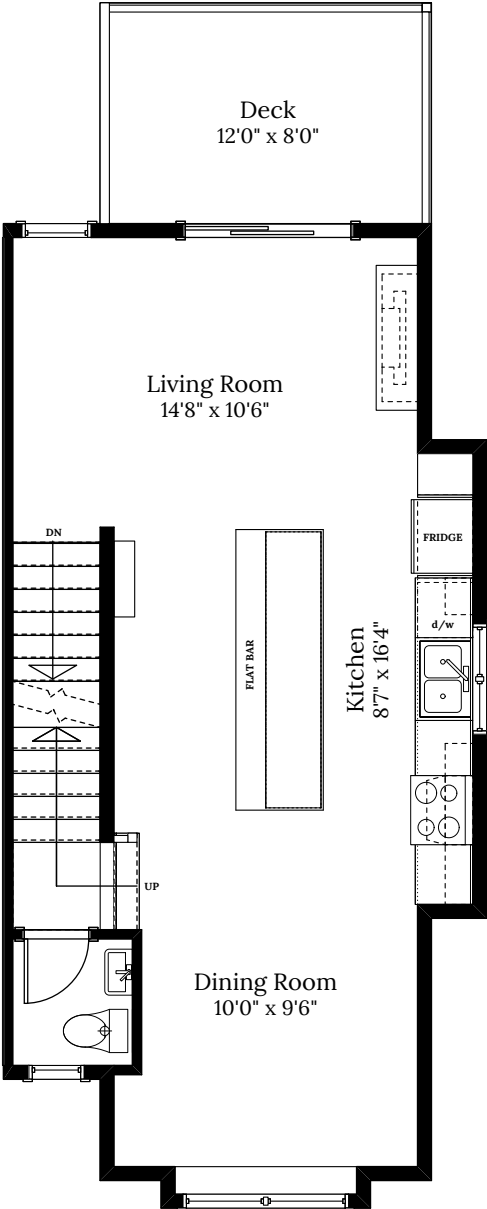

Home 12
1465 Atlas Dr.
3 BEDROOMS | 2.5 BATH
+Den

SPECIFICATIONS

LOWER	190	SQ. FT.
MAIN	559	SQ. FT.
UPPER	559	SQ. FT.
TOTAL	1,308	SQ. FT.

Home 12 | 1465 Atlas Dr. | Compass

LOWER FLOOR 190 SQ.FT.

MAIN FLOOR 559 SQ.FT.

UPPER FLOOR 559 SQ.FT.