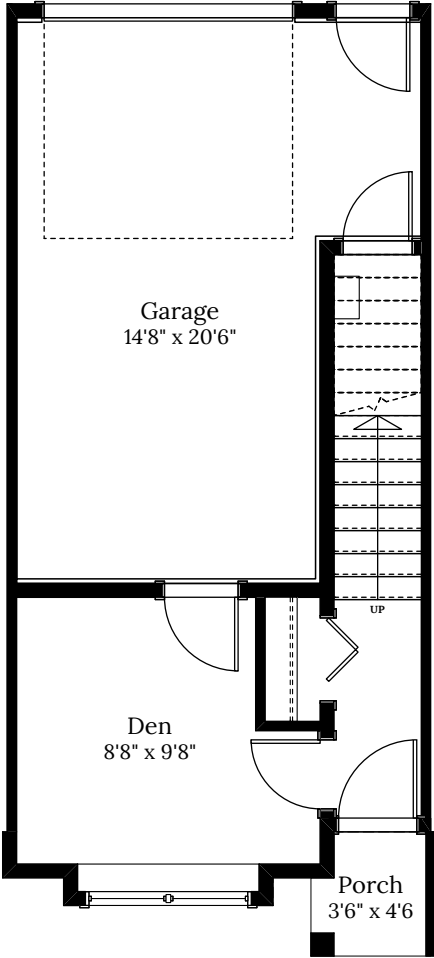

Home 13 1463 Atlas Dr.

2 BEDROOMS | 2.5 BATH
+ Den

SPECIFICATIONS

LOWER	194	SQ. FT.
MAIN	507	SQ. FT.
UPPER	481	SQ. FT.
TOTAL	1,182	SQ. FT.

Home 13 | 1463 Atlas Dr. | Talus

LOWER FLOOR 194 SQ.FT.

MAIN FLOOR 507 SQ.FT.

UPPER FLOOR 481 SQ.FT.