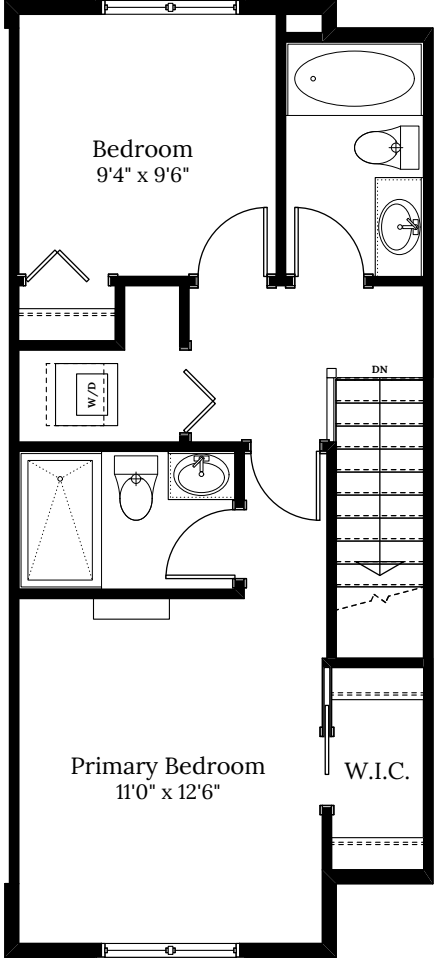

Home 13 1463 Atlas Dr.

2 BEDROOMS | 2.5 BATH
+ Den

SPECIFICATIONS

LOWER	194	SQ. FT.
MAIN	507	SQ. FT.
UPPER	481	SQ. FT.
TOTAL	1,182	SQ. FT.

Home 13 | 1463 Atlas Dr. | Talus

LOWER FLOOR 194 SQ.FT.

MAIN FLOOR 507 SQ.FT.

UPPER FLOOR 481 SQ.FT.