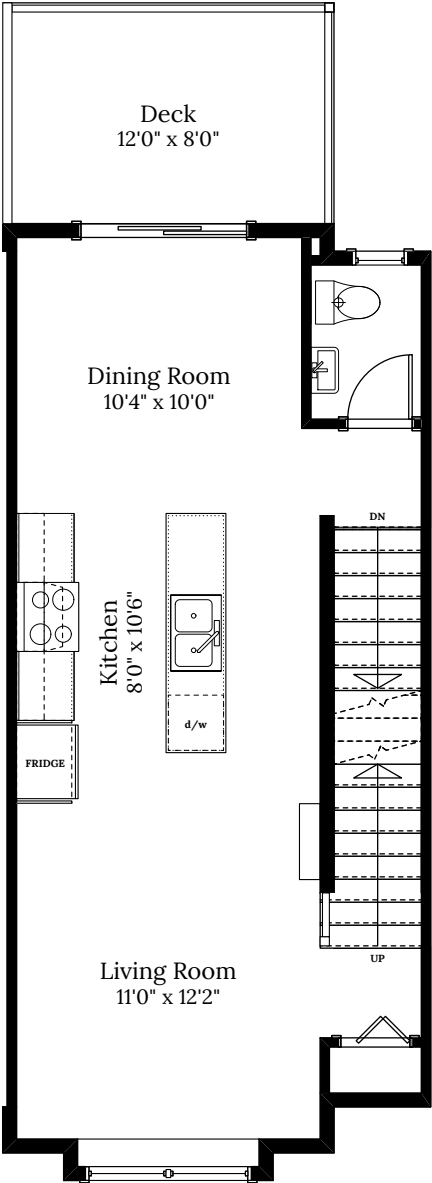

Home 13 1463 Atlas Dr.

2 BEDROOMS | 2.5 BATH
+ Den

SPECIFICATIONS

LOWER	194	SQ. FT.
MAIN	507	SQ. FT.
UPPER	481	SQ. FT.
TOTAL	1,182	SQ. FT.

Home 13 | 1463 Atlas Dr. | Talus

LOWER FLOOR 194 SQ.FT.

MAIN FLOOR 507 SQ.FT.

UPPER FLOOR 481 SQ.FT.