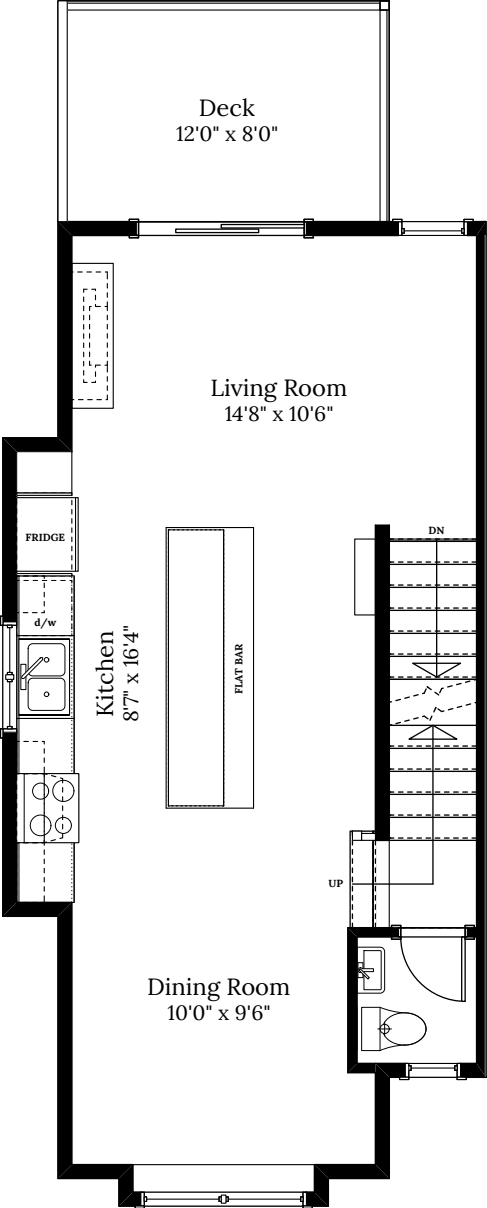

Home 14 1461 Atlas Dr.

3 BEDROOMS | 2.5 BATH
+ DEN

SPECIFICATIONS

LOWER	190	SQ. FT.
MAIN	559	SQ. FT.
UPPER	559	SQ. FT.
TOTAL	1,308	SQ. FT.

Home 14 | 1461 Atlas Dr. | Compass

LOWER FLOOR 190 SQ.FT.

MAIN FLOOR 559 SQ.FT.

UPPER FLOOR 559 SQ.FT.