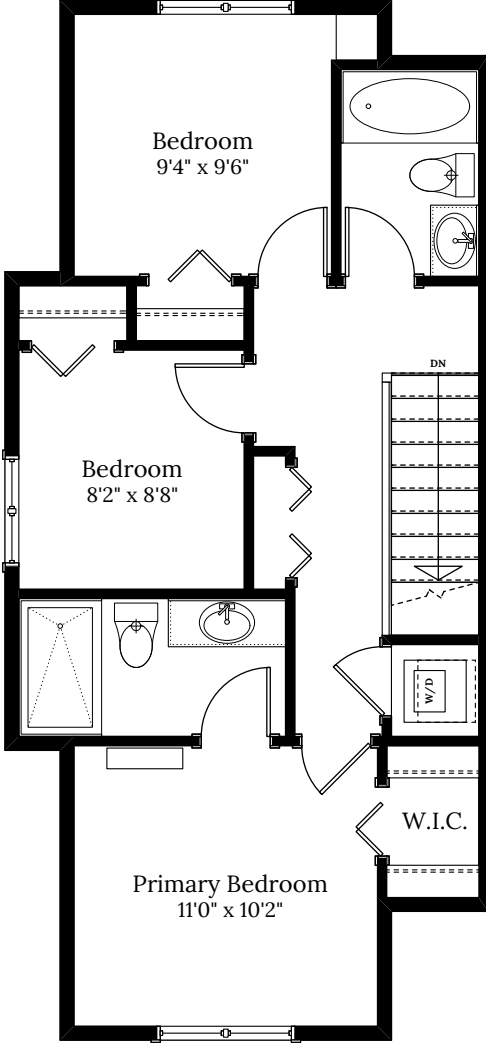

Home 14 1461 Atlas Dr.

3 BEDROOMS | 2.5 BATH
+ DEN

SPECIFICATIONS

LOWER	190	SQ. FT.
MAIN	559	SQ. FT.
UPPER	559	SQ. FT.
TOTAL	1,308	SQ. FT.

Home 14 | 1461 Atlas Dr. | Compass

LOWER FLOOR 190 SQ.FT.

MAIN FLOOR 559 SQ.FT.

UPPER FLOOR 559 SQ.FT.