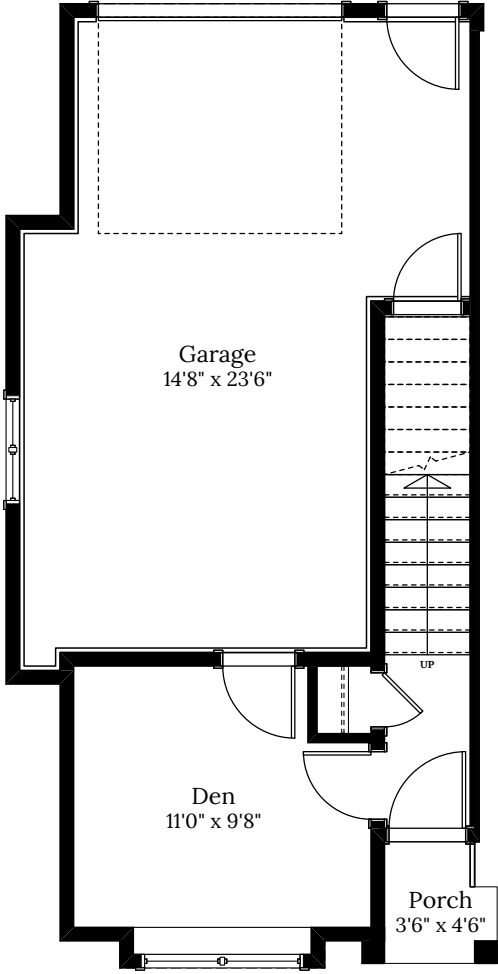

Home 14 1461 Atlas Dr.

3 BEDROOMS | 2.5 BATH
+ DEN

SPECIFICATIONS

LOWER	190	SQ. FT.
MAIN	559	SQ. FT.
UPPER	559	SQ. FT.
TOTAL	1,308	SQ. FT.

Home 14 | 1461 Atlas Dr. | Compass

LOWER FLOOR 190 SQ.FT.

MAIN FLOOR 559 SQ.FT.

UPPER FLOOR 559 SQ.FT.