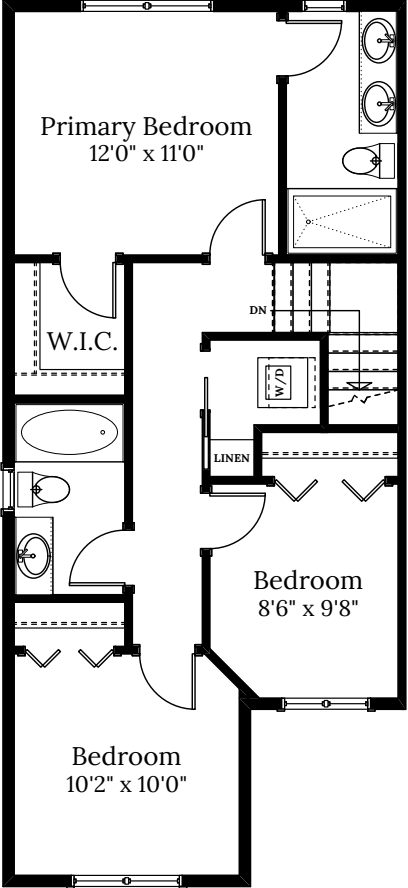

Home 5
2811 Ledgestone Cres.
3 BEDROOMS | 3.5 BATH
+ Media Room + Den

SPECIFICATIONS

LOWER	564	SQ. FT.
MAIN	564	SQ. FT.
UPPER	671	SQ. FT.
TOTAL	1,799	SQ. FT.

Home 5 | 2811 Ledgestone Cres. | Ridgeline

LOWER FLOOR 564 SQ.FT.

MAIN FLOOR 564 SQ.FT.

UPPER FLOOR 671 SQ.FT.