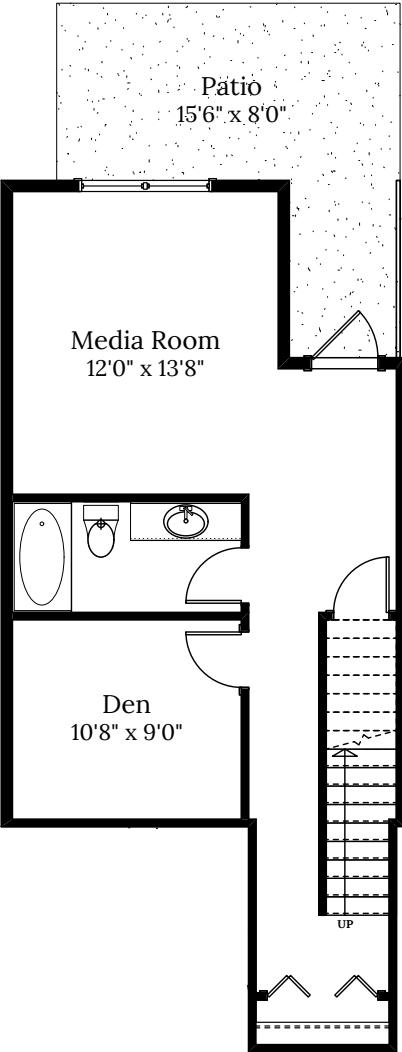

Home 5
2811 Ledgestone Cres.
3 BEDROOMS | 3.5 BATH
+ Media Room + Den

SPECIFICATIONS

LOWER	564	SQ. FT.
MAIN	564	SQ. FT.
UPPER	671	SQ. FT.
TOTAL	1,799	SQ. FT.

Home 5 | 2811 Ledgestone Cres. | Ridgeline

LOWER FLOOR 564 SQ.FT.

MAIN FLOOR 564 SQ.FT.

UPPER FLOOR 671 SQ.FT.