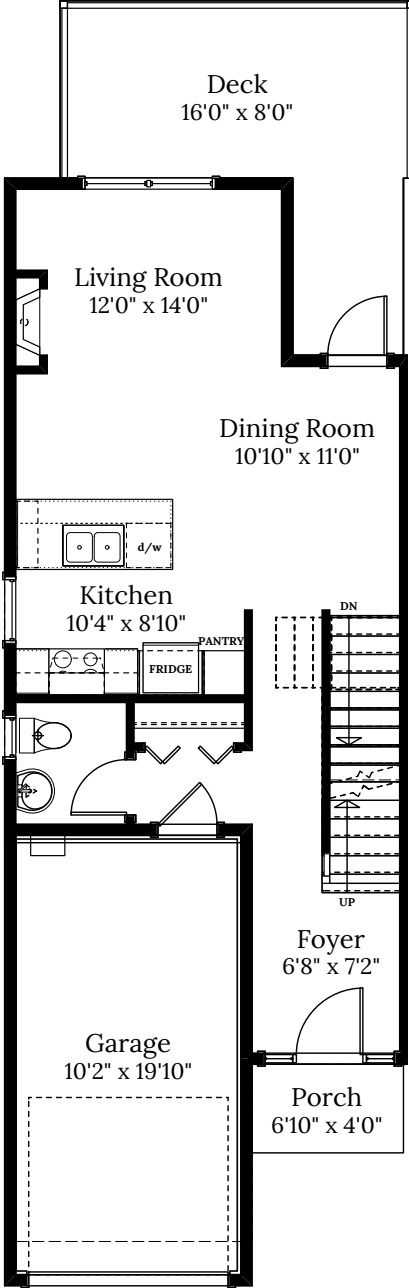

Home 5
2811 Ledgestone Cres.
3 BEDROOMS | 3.5 BATH
+ Media Room + Den

SPECIFICATIONS

LOWER	564	SQ. FT.
MAIN	564	SQ. FT.
UPPER	671	SQ. FT.
TOTAL	1,799	SQ. FT.

Home 5 | 2811 Ledgestone Cres. | Ridgeline

LOWER FLOOR 564 SQ.FT.

MAIN FLOOR 564 SQ.FT.

UPPER FLOOR 671 SQ.FT.