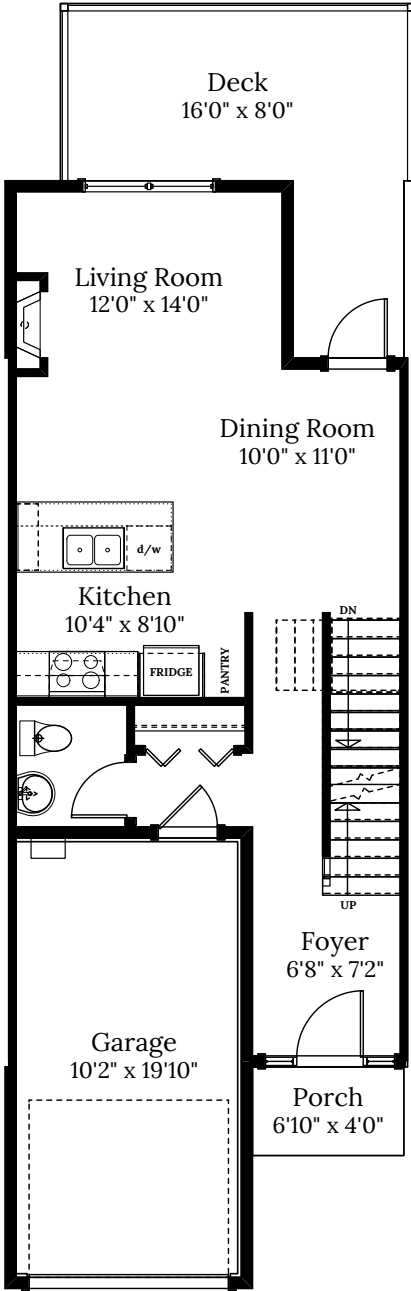

Home 6
2813 Ledgestone Cres.
3 BEDROOMS | 3.5 BATH
+ Media Room + Den

SPECIFICATIONS

LOWER	561	SQ. FT.
MAIN	561	SQ. FT.
UPPER	665	SQ. FT.
TOTAL	1,787	SQ. FT.

Home 6 | 2813 Ledgestone Cres. | Ridgeline

LOWER FLOOR 561 SQ.FT.

MAIN FLOOR 561 SQ.FT.

UPPER FLOOR 665 SQ.FT.