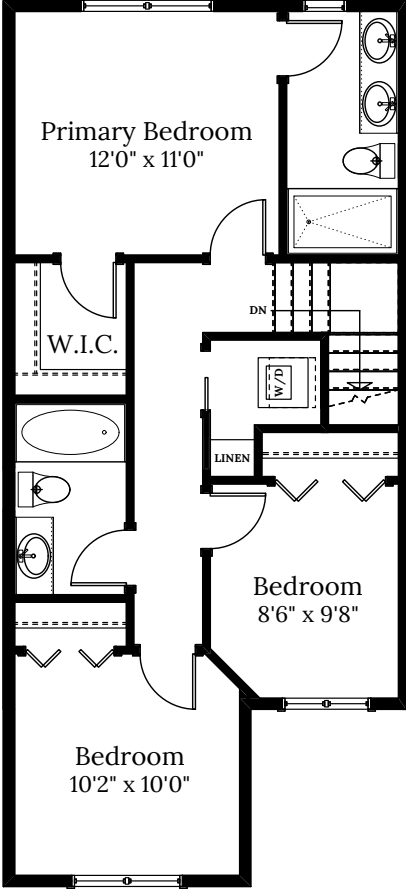

Home 6
2813 Ledgestone Cres.
3 BEDROOMS | 3.5 BATH
+ Media Room + Den

SPECIFICATIONS

LOWER	561	SQ. FT.
MAIN	561	SQ. FT.
UPPER	665	SQ. FT.
TOTAL	1,787	SQ. FT.

Home 6 | 2813 Ledgestone Cres. | Ridgeline

LOWER FLOOR 561 SQ.FT.

MAIN FLOOR 561 SQ.FT.

UPPER FLOOR 665 SQ.FT.