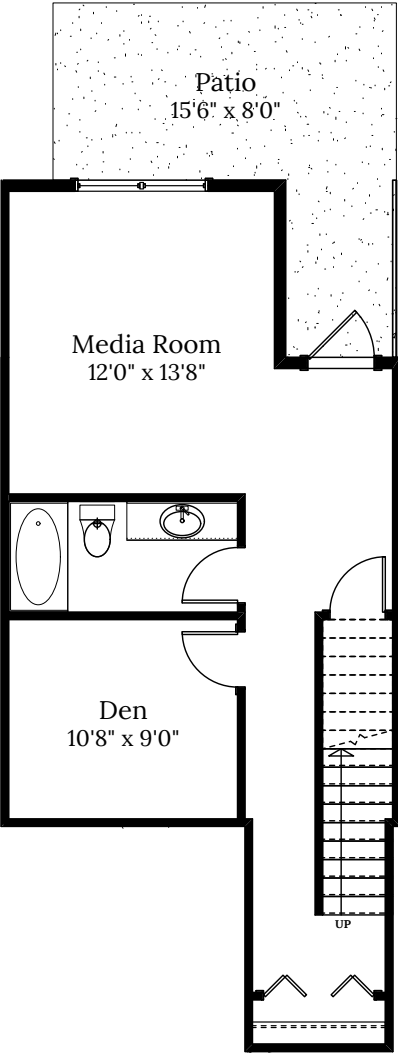

Home 6
2813 Ledgestone Cres.
3 BEDROOMS | 3.5 BATH
+ Media Room + Den

SPECIFICATIONS

LOWER	561	SQ. FT.
MAIN	561	SQ. FT.
UPPER	665	SQ. FT.
TOTAL	1,787	SQ. FT.

Home 6 | 2813 Ledgestone Cres. | Ridgeline

LOWER FLOOR 561 SQ.FT.

MAIN FLOOR 561 SQ.FT.

UPPER FLOOR 665 SQ.FT.