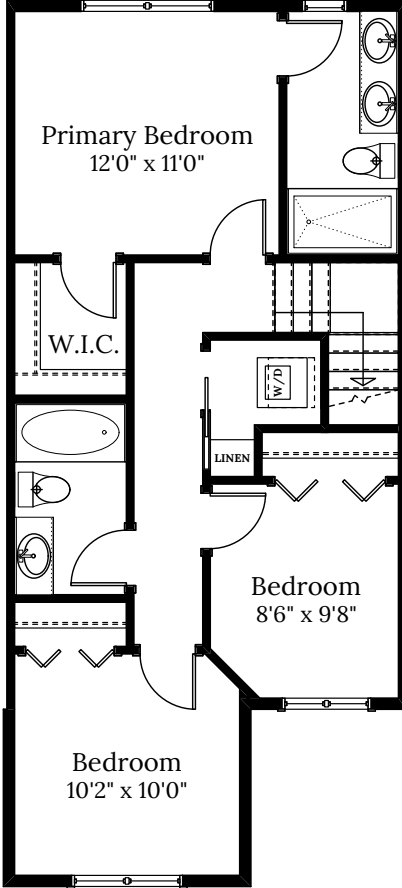

Home 7
2815 Ledgestone Cres.
3 BEDROOMS | 3.5 BATH
+ Media Room + Den

SPECIFICATIONS

LOWER	561	SQ. FT.
MAIN	561	SQ. FT.
UPPER	665	SQ. FT.
TOTAL	1,787	SQ. FT.

Home 7 | 2815 Ledgestone Cres. | Ridgeline

LOWER FLOOR 561 SQ.FT.

MAIN FLOOR 561 SQ.FT.

UPPER FLOOR 665 SQ.FT.