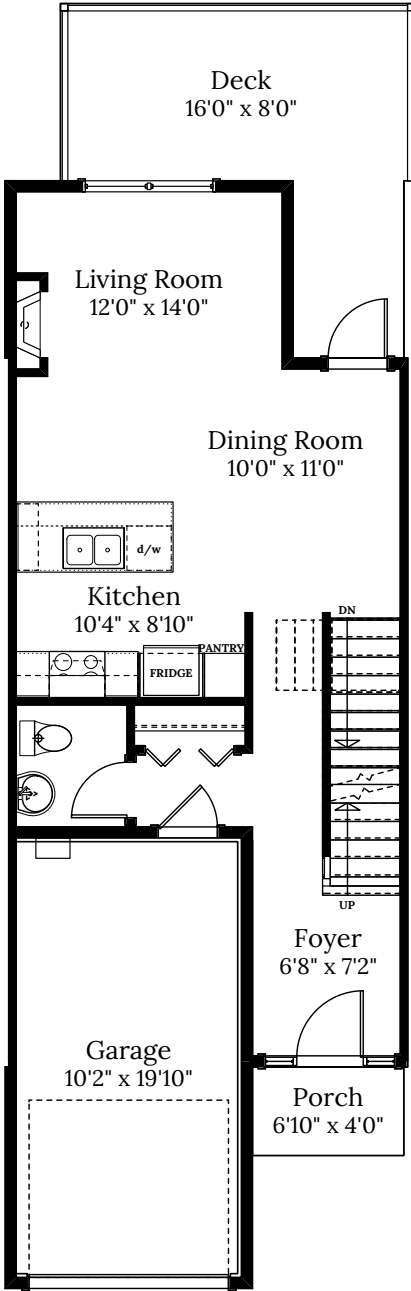

Home 7
2815 Ledgestone Cres.
3 BEDROOMS | 3.5 BATH
+ Media Room + Den

SPECIFICATIONS

LOWER	561	SQ. FT.
MAIN	561	SQ. FT.
UPPER	665	SQ. FT.
TOTAL	1,787	SQ. FT.

Home 7 | 2815 Ledgestone Cres. | Ridgeline

LOWER FLOOR 561 SQ.FT.

MAIN FLOOR 561 SQ.FT.

UPPER FLOOR 665 SQ.FT.