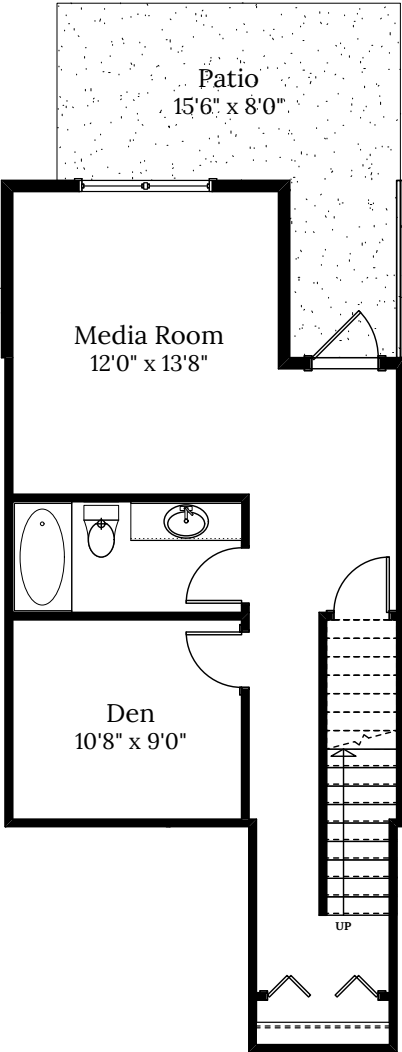

Home 7
2815 Ledgestone Cres.
3 BEDROOMS | 3.5 BATH
+ Media Room + Den

SPECIFICATIONS

LOWER	561	SQ. FT.
MAIN	561	SQ. FT.
UPPER	665	SQ. FT.
TOTAL	1,787	SQ. FT.

Home 7 | 2815 Ledgestone Cres. | Ridgeline

LOWER FLOOR 561 SQ.FT.

MAIN FLOOR 561 SQ.FT.

UPPER FLOOR 665 SQ.FT.