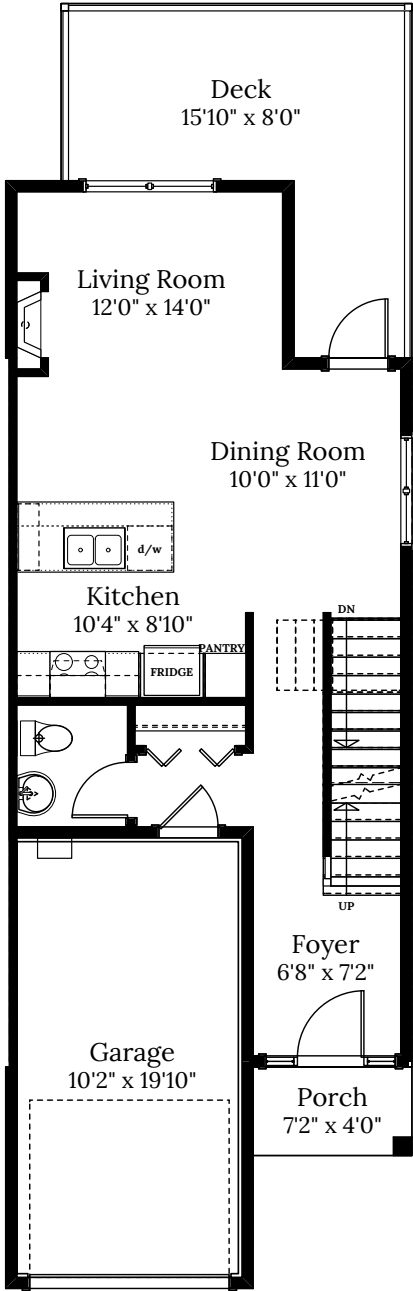

Home 8
2817 Ledgestone Cres.
3 BEDROOMS | 3.5 BATH
+ Media Room + Den

SPECIFICATIONS

LOWER	566	SQ. FT.
MAIN	566	SQ. FT.
UPPER	671	SQ. FT.
TOTAL	1,803	SQ. FT.

Home 8 | 2817 Ledgestone Cres. | Ridgeline

LOWER FLOOR 566 SQ.FT.

MAIN FLOOR 566 SQ.FT.

UPPER FLOOR 671 SQ.FT.