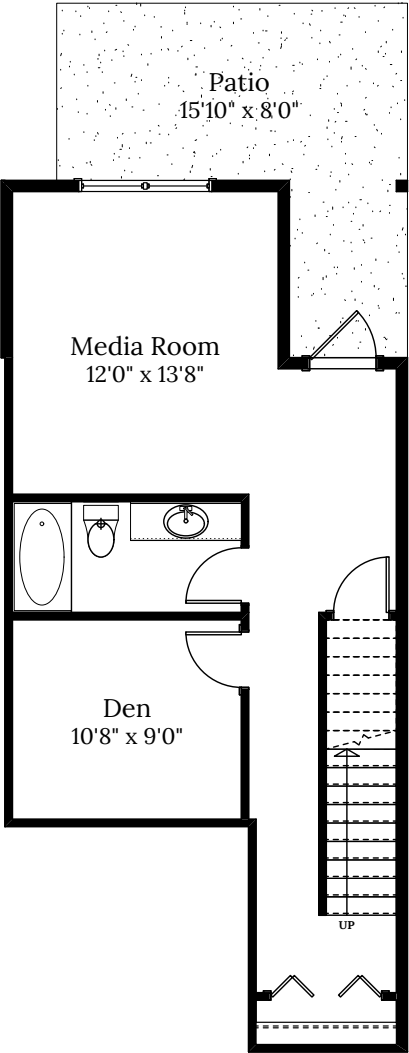

Home 8
2817 Ledgestone Cres.
3 BEDROOMS | 3.5 BATH
+ Media Room + Den

SPECIFICATIONS

LOWER	566	SQ. FT.
MAIN	566	SQ. FT.
UPPER	671	SQ. FT.
TOTAL	1,803	SQ. FT.

Home 8 | 2817 Ledgestone Cres. | Ridgeline

LOWER FLOOR 566 SQ.FT.

MAIN FLOOR 566 SQ.FT.

UPPER FLOOR 671 SQ.FT.