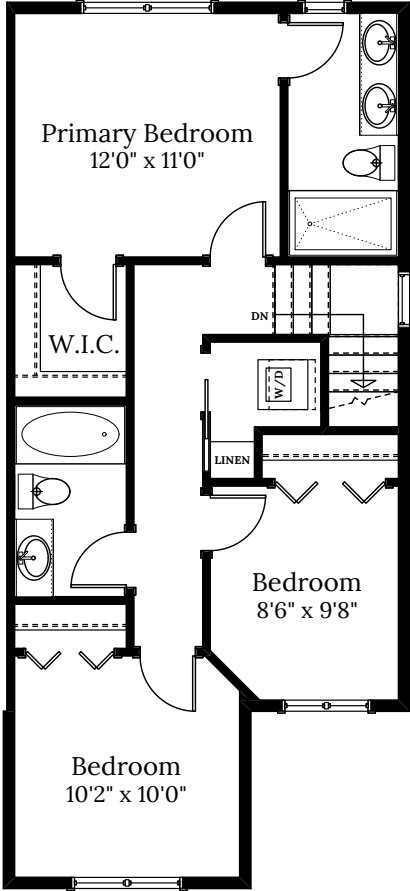

Home 8
2817 Ledgestone Cres.
3 BEDROOMS | 3.5 BATH
+ Media Room + Den

SPECIFICATIONS

LOWER	566	SQ. FT.
MAIN	566	SQ. FT.
UPPER	671	SQ. FT.
TOTAL	1,803	SQ. FT.

Home 8 | 2817 Ledgestone Cres. | Ridgeline

LOWER FLOOR 566 SQ.FT.

MAIN FLOOR 566 SQ.FT.

UPPER FLOOR 671 SQ.FT.