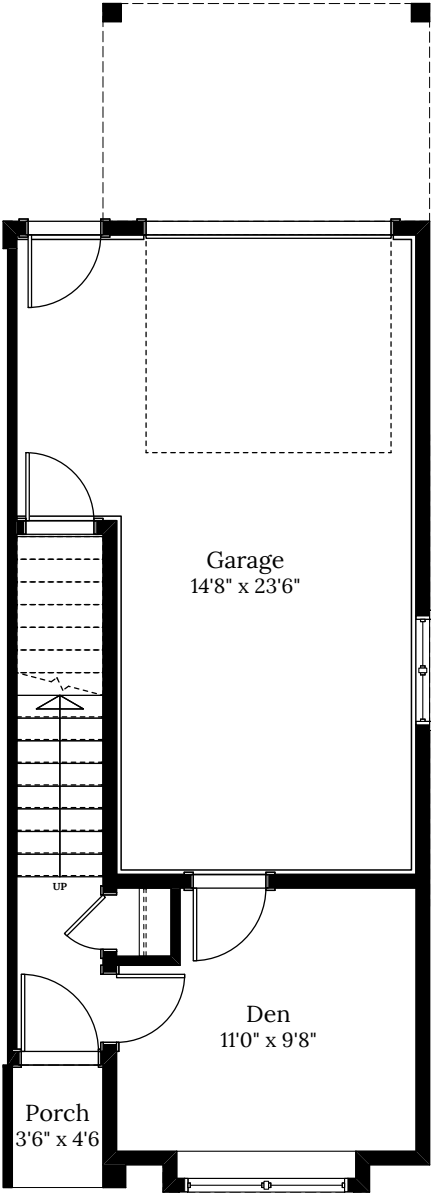

Home 9
1473 Atlas Dr.
3 BEDROOMS | 2.5 BATH
+ Den

SPECIFICATIONS

LOWER	190	SQ. FT.
MAIN	559	SQ. FT.
UPPER	559	SQ. FT.
TOTAL	1,308	SQ. FT.

Home 9 | 1473 Atlas Dr. | Compass

LOWER FLOOR 190 SQ.FT.

MAIN FLOOR 559 SQ.FT.

UPPER FLOOR 559 SQ.FT.