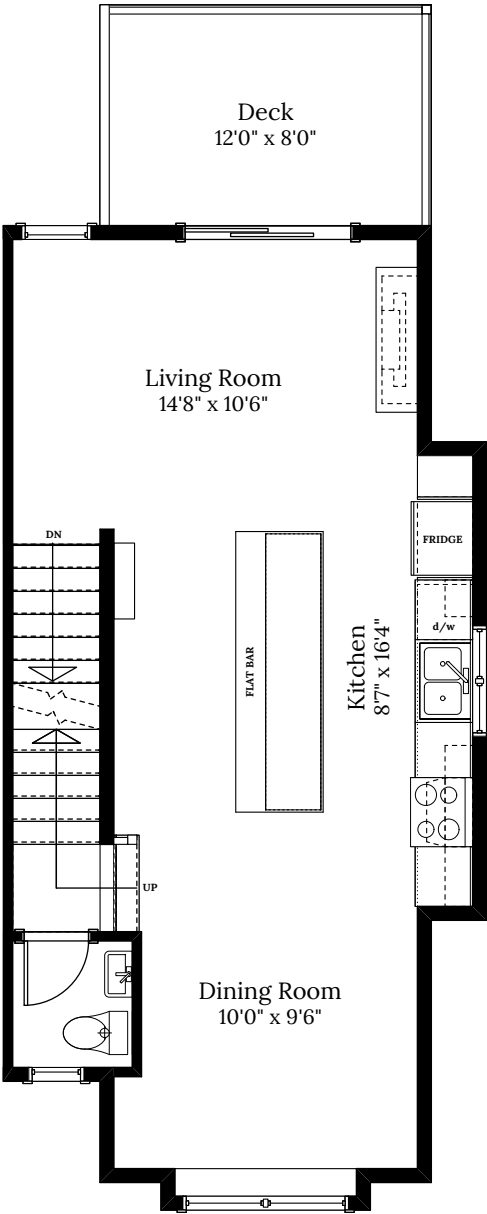

Home 9
1473 Atlas Dr.
3 BEDROOMS | 2.5 BATH
+ Den

SPECIFICATIONS

LOWER	190	SQ. FT.
MAIN	559	SQ. FT.
UPPER	559	SQ. FT.
TOTAL	1,308	SQ. FT.

Home 9 | 1473 Atlas Dr. | Compass

LOWER FLOOR 190 SQ.FT.

MAIN FLOOR 559 SQ.FT.

UPPER FLOOR 559 SQ.FT.