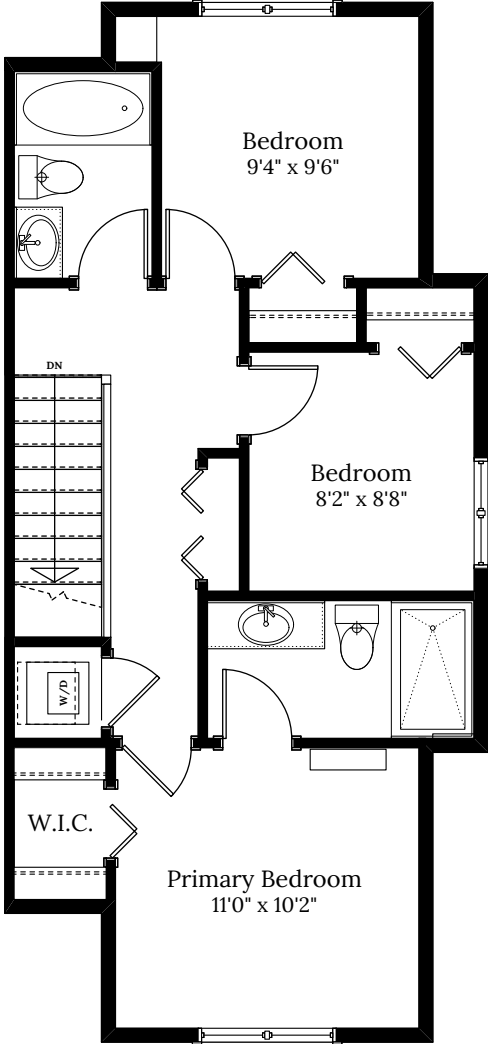

Home 9
1473 Atlas Dr.
3 BEDROOMS | 2.5 BATH
+ Den

SPECIFICATIONS

LOWER	190	SQ. FT.
MAIN	559	SQ. FT.
UPPER	559	SQ. FT.
TOTAL	1,308	SQ. FT.

Home 9 | 1473 Atlas Dr. | Compass

LOWER FLOOR 190 SQ.FT.

MAIN FLOOR 559 SQ.FT.

UPPER FLOOR 559 SQ.FT.