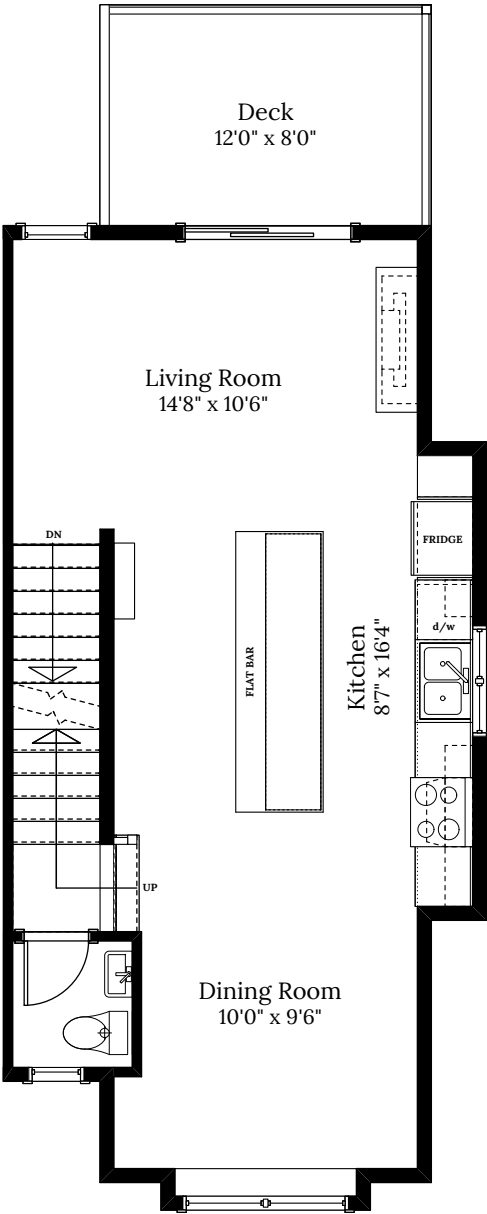

Home 16A 1473 Atlas Dr.

3 BEDROOMS | 2.5 BATH
+ Den

SPECIFICATIONS

LOWER	190	SQ. FT.
MAIN	559	SQ. FT.
UPPER	559	SQ. FT.
TOTAL	1,308	SQ. FT.

Home 16A | 1473 Atlas Dr.

LOWER FLOOR 190 SQ.FT.

MAIN FLOOR 559 SQ.FT.

UPPER FLOOR 559 SQ.FT.