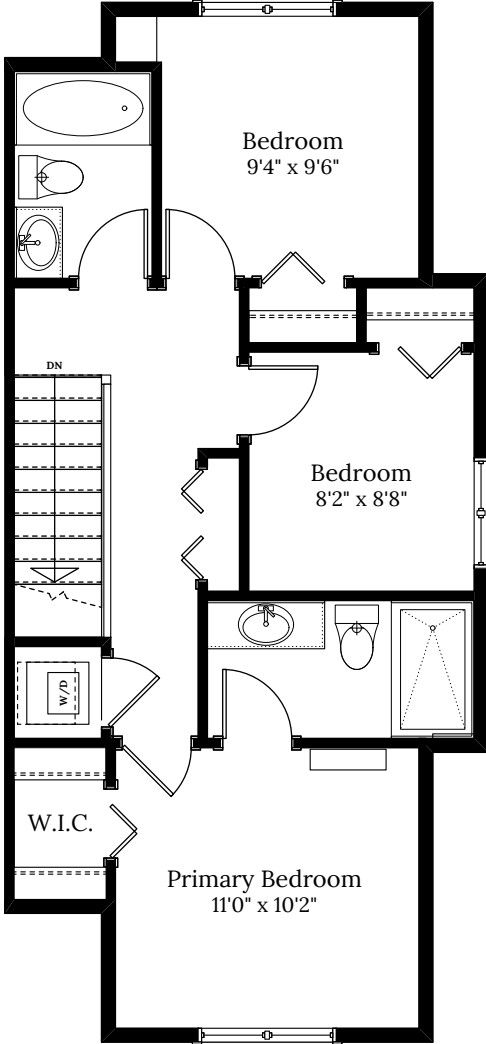

Home 16A 1473 Atlas Dr.

3 BEDROOMS | 2.5 BATH
+ Den

SPECIFICATIONS

LOWER	190	SQ. FT.
MAIN	559	SQ. FT.
UPPER	559	SQ. FT.
TOTAL	1,308	SQ. FT.

Home 16A | 1473 Atlas Dr.

LOWER FLOOR 190 SQ.FT.

MAIN FLOOR 559 SQ.FT.

UPPER FLOOR 559 SQ.FT.