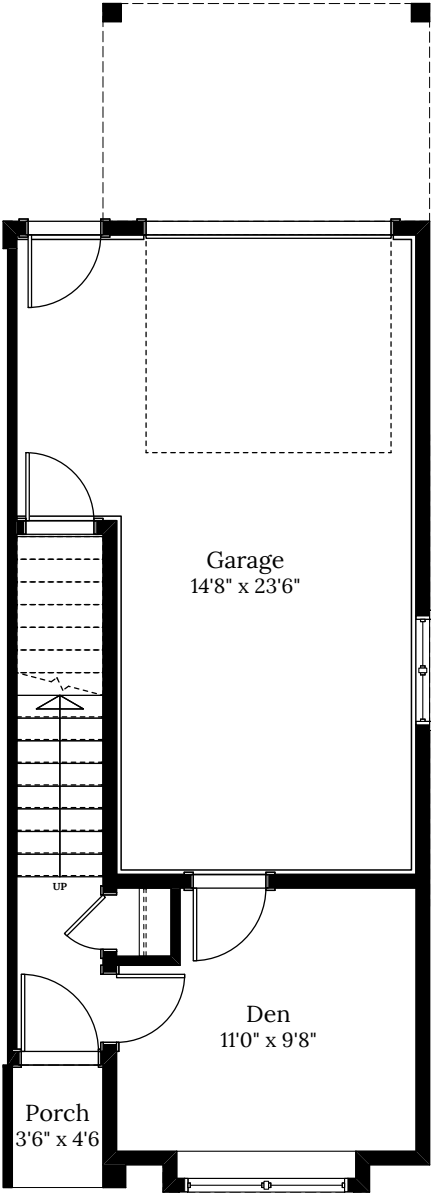

Home 16A 1473 Atlas Dr.

3 BEDROOMS | 2.5 BATH
+ Den

SPECIFICATIONS

LOWER	190	SQ. FT.
MAIN	559	SQ. FT.
UPPER	559	SQ. FT.
TOTAL	1,308	SQ. FT.

Home 16A | 1473 Atlas Dr.

LOWER FLOOR 190 SQ.FT.

MAIN FLOOR 559 SQ.FT.

UPPER FLOOR 559 SQ.FT.