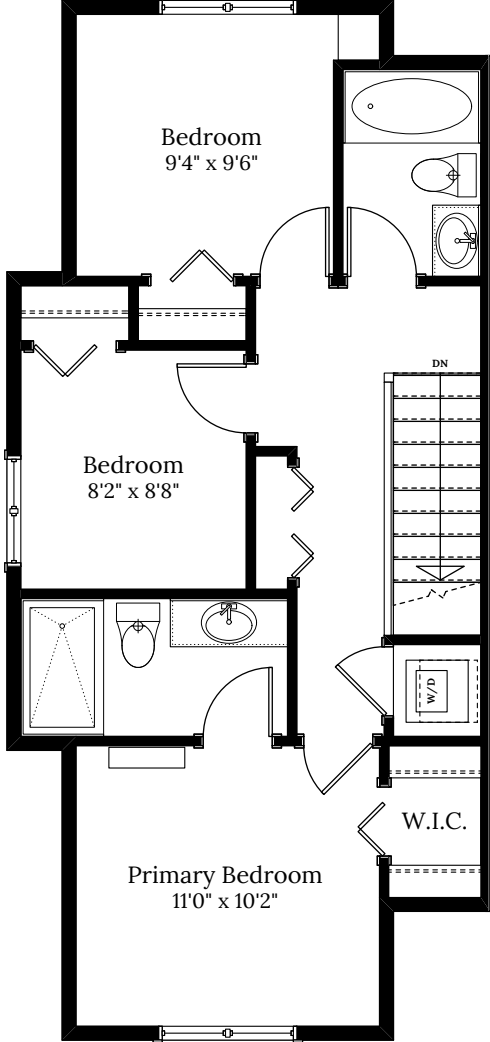

Home 16C 1469 Atlas Dr.

3 BEDROOMS | 2.5 BATH
+ Den

SPECIFICATIONS

LOWER	190	SQ. FT.
MAIN	559	SQ. FT.
UPPER	559	SQ. FT.
TOTAL	1,308	SQ. FT.

Home 16C | 1469 Atlas Dr.

LOWER FLOOR 190 SQ.FT.

MAIN FLOOR 559 SQ.FT.

UPPER FLOOR 559 SQ.FT.