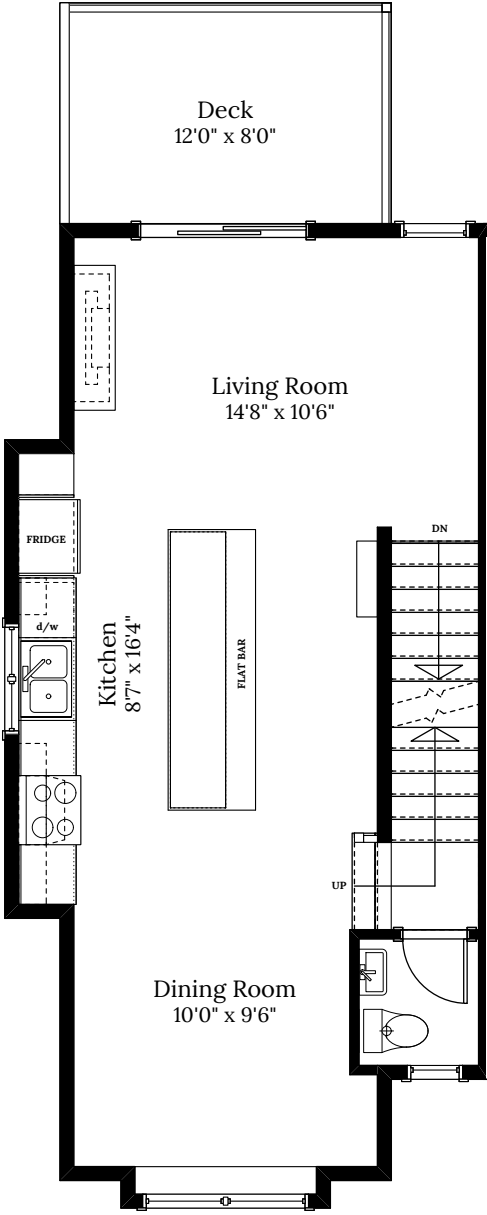

Home 16C 1469 Atlas Dr.

3 BEDROOMS | 2.5 BATH
+ Den

SPECIFICATIONS

LOWER	190	SQ. FT.
MAIN	559	SQ. FT.
UPPER	559	SQ. FT.
TOTAL	1,308	SQ. FT.

Home 16C | 1469 Atlas Dr.

LOWER FLOOR 190 SQ.FT.

MAIN FLOOR 559 SQ.FT.

UPPER FLOOR 559 SQ.FT.