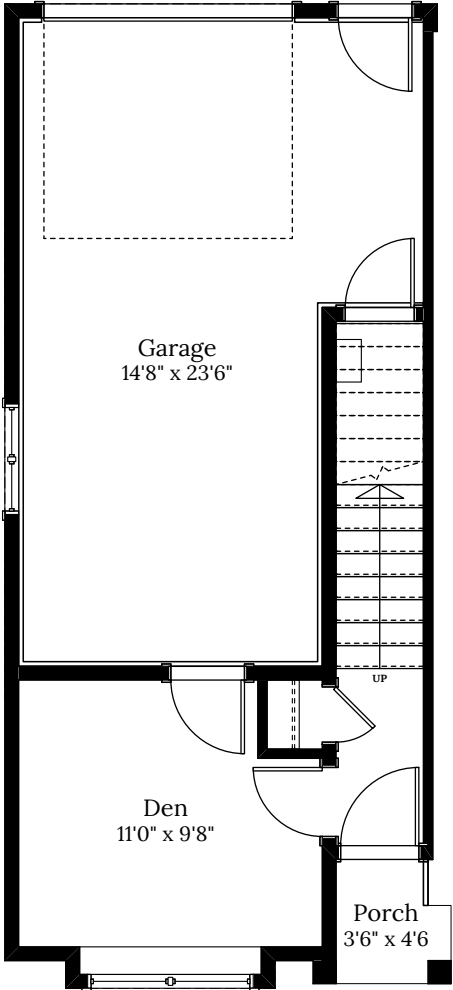

Home 16C 1469 Atlas Dr.

3 BEDROOMS | 2.5 BATH
+ Den

SPECIFICATIONS

LOWER	190	SQ. FT.
MAIN	559	SQ. FT.
UPPER	559	SQ. FT.
TOTAL	1,308	SQ. FT.

Home 16C | 1469 Atlas Dr.

LOWER FLOOR 190 SQ.FT.

MAIN FLOOR 559 SQ.FT.

UPPER FLOOR 559 SQ.FT.