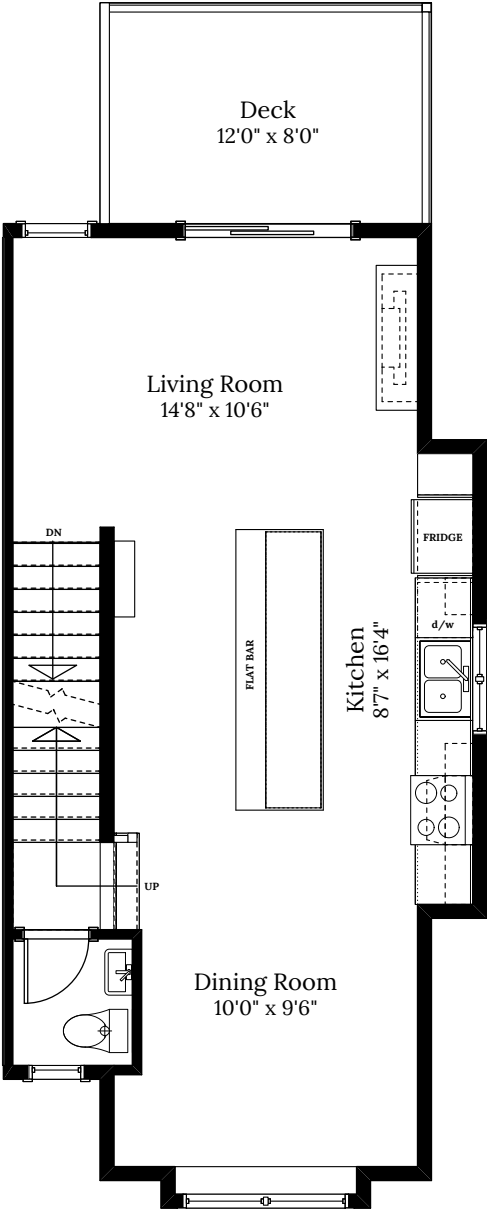

Home 17A 1465 Atlas Dr.

3 BEDROOMS | 2.5 BATH
+Den

SPECIFICATIONS

LOWER	190	SQ. FT.
MAIN	559	SQ. FT.
UPPER	559	SQ. FT.
TOTAL	1,308	SQ. FT.

Home 17A | 1465 Atlas Dr.

LOWER FLOOR 190 SQ.FT.

MAIN FLOOR 559 SQ.FT.

UPPER FLOOR 559 SQ.FT.