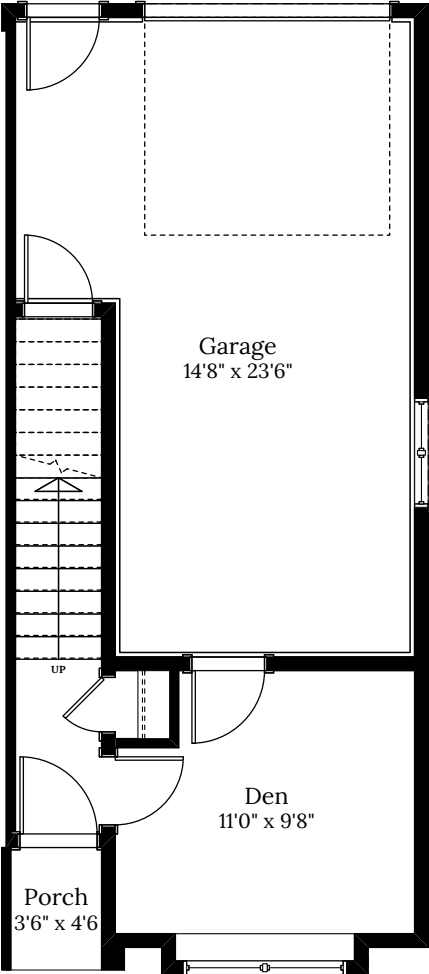

Home 17A 1465 Atlas Dr.

3 BEDROOMS | 2.5 BATH
+Den

SPECIFICATIONS

LOWER	190	SQ. FT.
MAIN	559	SQ. FT.
UPPER	559	SQ. FT.
TOTAL	1,308	SQ. FT.

Home 17A | 1465 Atlas Dr.

LOWER FLOOR 190 SQ.FT.

MAIN FLOOR 559 SQ.FT.

UPPER FLOOR 559 SQ.FT.