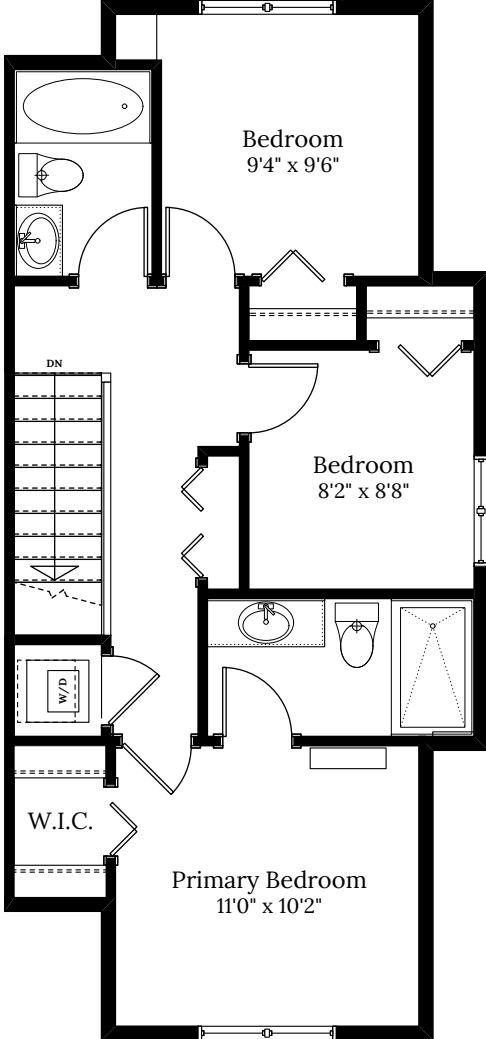

Home 17A 1465 Atlas Dr.

3 BEDROOMS | 2.5 BATH
+Den

SPECIFICATIONS

LOWER	190	SQ. FT.
MAIN	559	SQ. FT.
UPPER	559	SQ. FT.
TOTAL	1,308	SQ. FT.

Home 17A | 1465 Atlas Dr.

LOWER FLOOR 190 SQ.FT.

MAIN FLOOR 559 SQ.FT.

UPPER FLOOR 559 SQ.FT.