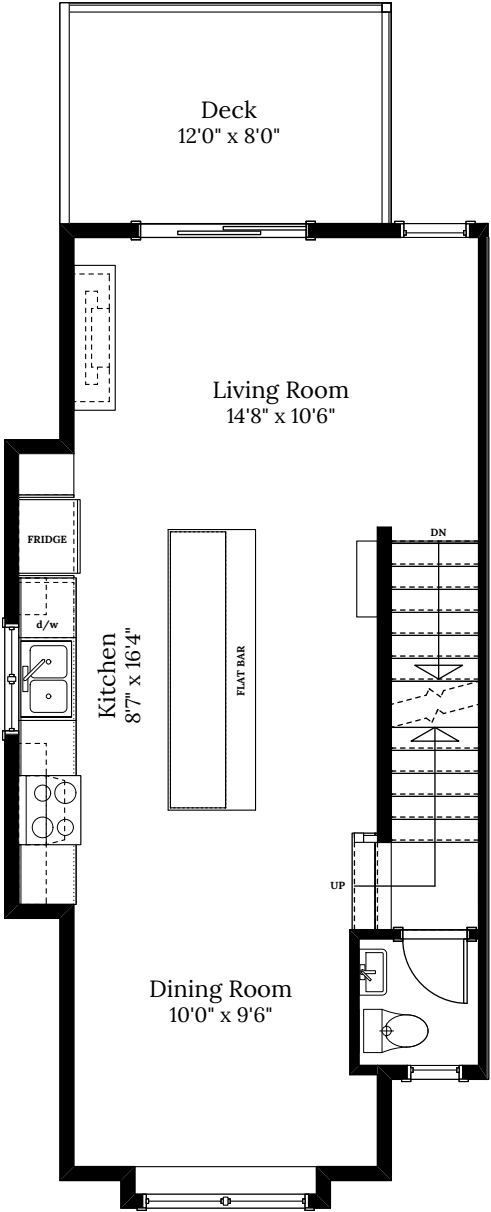

Home 17C 1461 Atlas Dr.

3 BEDROOMS | 2.5 BATH
+ DEN

SPECIFICATIONS

LOWER	190	SQ. FT.
MAIN	559	SQ. FT.
UPPER	559	SQ. FT.
TOTAL	1,308	SQ. FT.

Home 17C | 1461 Atlas Dr.

LOWER FLOOR 190 SQ.FT.

MAIN FLOOR 559 SQ.FT.

UPPER FLOOR 559 SQ.FT.