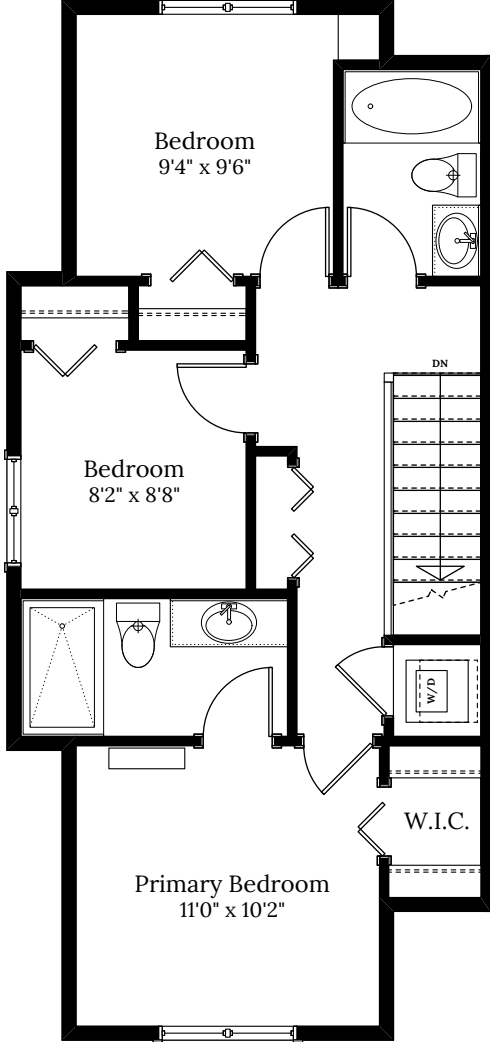

Home 17C 1461 Atlas Dr.

3 BEDROOMS | 2.5 BATH
+ DEN

SPECIFICATIONS

LOWER	190	SQ. FT.
MAIN	559	SQ. FT.
UPPER	559	SQ. FT.
TOTAL	1,308	SQ. FT.

Home 17C | 1461 Atlas Dr.

LOWER FLOOR 190 SQ.FT.

MAIN FLOOR 559 SQ.FT.

UPPER FLOOR 559 SQ.FT.