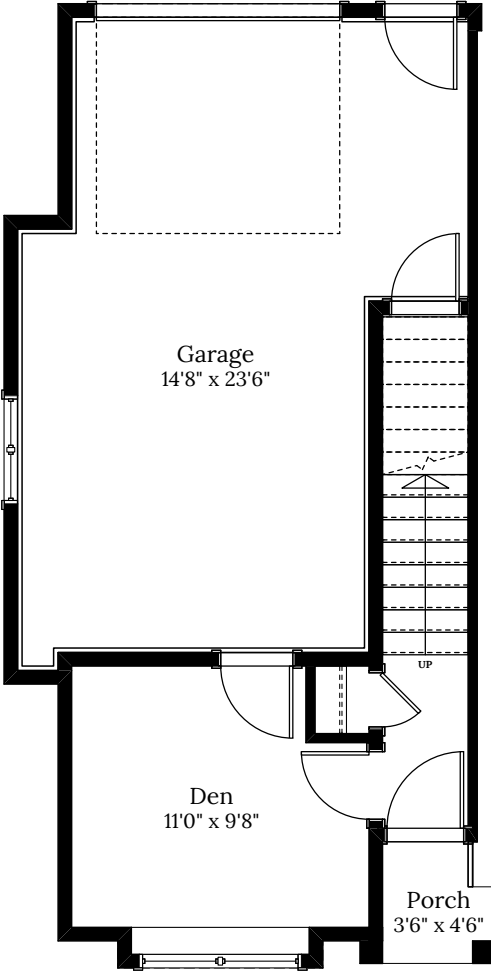

Home 17C 1461 Atlas Dr.

3 BEDROOMS | 2.5 BATH
+ DEN

SPECIFICATIONS

LOWER	190	SQ. FT.
MAIN	559	SQ. FT.
UPPER	559	SQ. FT.
TOTAL	1,308	SQ. FT.

Home 17C | 1461 Atlas Dr.

LOWER FLOOR 190 SQ.FT.

MAIN FLOOR 559 SQ.FT.

UPPER FLOOR 559 SQ.FT.