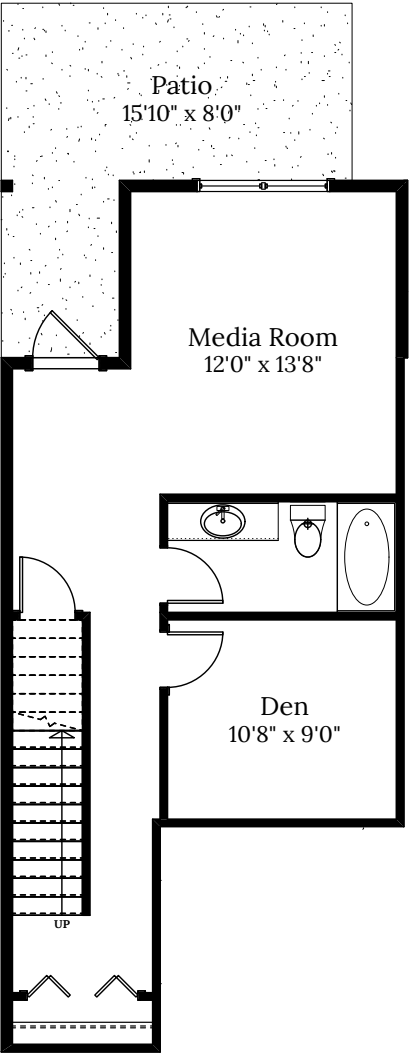

Home 1A
2801 Ledgestone Cres.
3 BEDROOMS | 3.5 BATH
+ Media Room + Den

SPECIFICATIONS

LOWER	566	SQ. FT.
MAIN	566	SQ. FT.
UPPER	671	SQ. FT.
TOTAL	1,803	SQ. FT.

Home 1A | 2801 Ledgestone Cres.

LOWER FLOOR 566 SQ.FT.

MAIN FLOOR 566 SQ.FT.

UPPER FLOOR 671 SQ.FT.