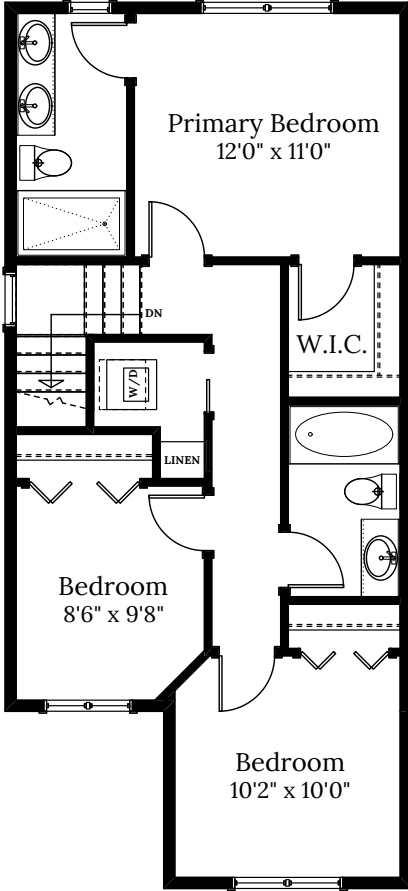

Home 1A
2801 Ledgestone Cres.
3 BEDROOMS | 3.5 BATH
+ Media Room + Den

SPECIFICATIONS

LOWER	566	SQ. FT.
MAIN	566	SQ. FT.
UPPER	671	SQ. FT.
TOTAL	1,803	SQ. FT.

Home 1A | 2801 Ledgestone Cres.

LOWER FLOOR 566 SQ.FT.

MAIN FLOOR 566 SQ.FT.

UPPER FLOOR 671 SQ.FT.