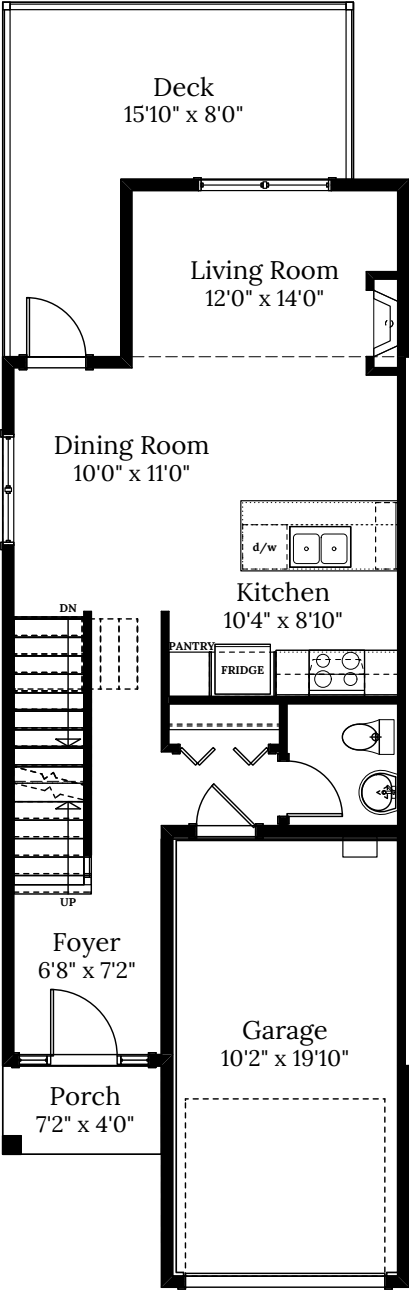

Home 1A
2801 Ledgestone Cres.
3 BEDROOMS | 3.5 BATH
+ Media Room + Den

SPECIFICATIONS

LOWER	566	SQ. FT.
MAIN	566	SQ. FT.
UPPER	671	SQ. FT.
TOTAL	1,803	SQ. FT.

Home 1A | 2801 Ledgestone Cres.

LOWER FLOOR 566 SQ.FT.

MAIN FLOOR 566 SQ.FT.

UPPER FLOOR 671 SQ.FT.