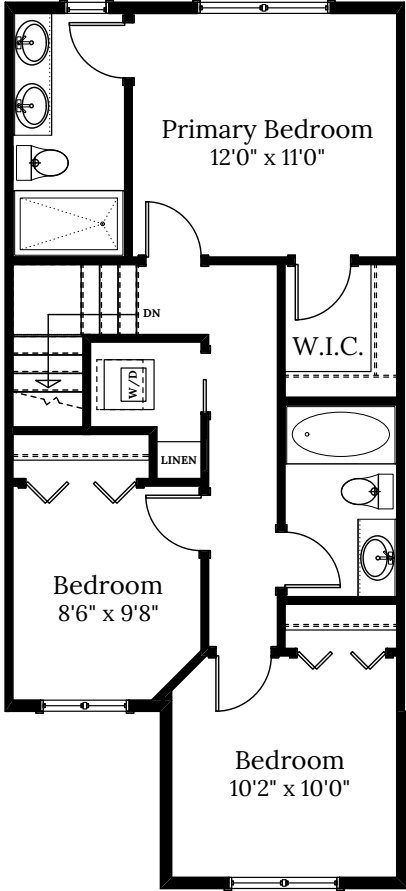

Home 1B
2803 Ledgestone Cres.
3 BEDROOMS | 3.5 BATH
+ Media Room + Den

SPECIFICATIONS

LOWER	561	SQ. FT.
MAIN	561	SQ. FT.
UPPER	665	SQ. FT.
TOTAL	1,787	SQ. FT.

Home 1B | 2803 Ledgestone Cres.

LOWER FLOOR 561 SQ.FT.

MAIN FLOOR 561 SQ.FT.

UPPER FLOOR 665 SQ.FT.