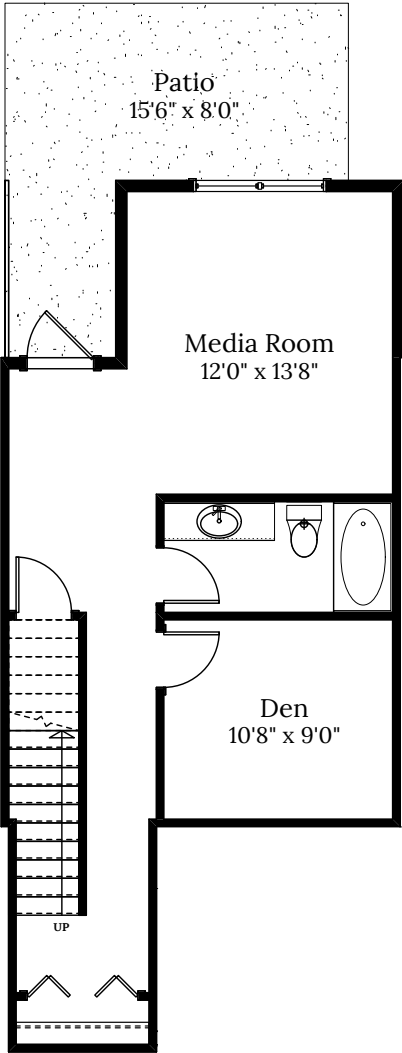

Home 1B
2803 Ledgestone Cres.
3 BEDROOMS | 3.5 BATH
+ Media Room + Den

SPECIFICATIONS

LOWER	561	SQ. FT.
MAIN	561	SQ. FT.
UPPER	665	SQ. FT.
TOTAL	1,787	SQ. FT.

Home 1B | 2803 Ledgestone Cres.

LOWER FLOOR 561 SQ.FT.

MAIN FLOOR 561 SQ.FT.

UPPER FLOOR 665 SQ.FT.