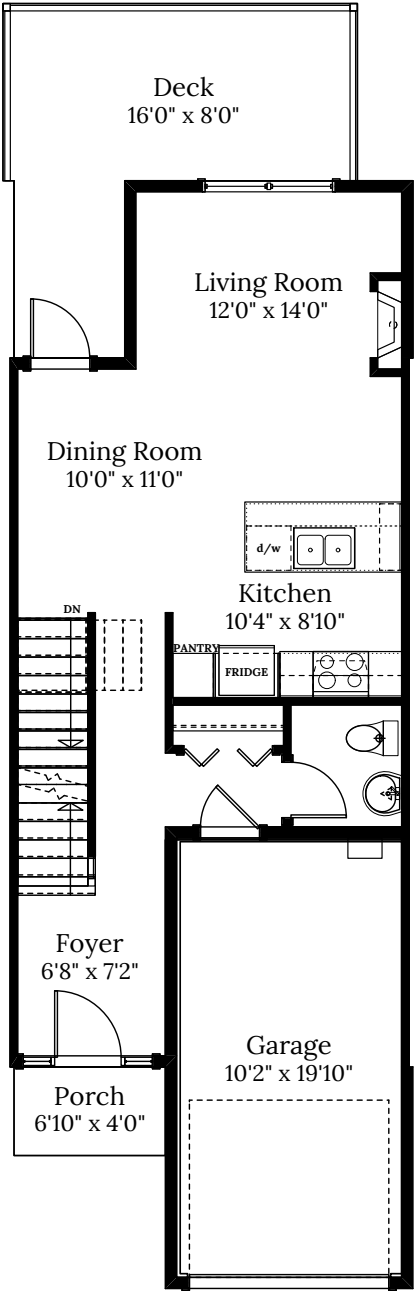

Home 1B
2803 Ledgestone Cres.
3 BEDROOMS | 3.5 BATH
+ Media Room + Den

SPECIFICATIONS

LOWER	561	SQ. FT.
MAIN	561	SQ. FT.
UPPER	665	SQ. FT.
TOTAL	1,787	SQ. FT.

Home 1B | 2803 Ledgestone Cres.

LOWER FLOOR 561 SQ.FT.

MAIN FLOOR 561 SQ.FT.

UPPER FLOOR 665 SQ.FT.