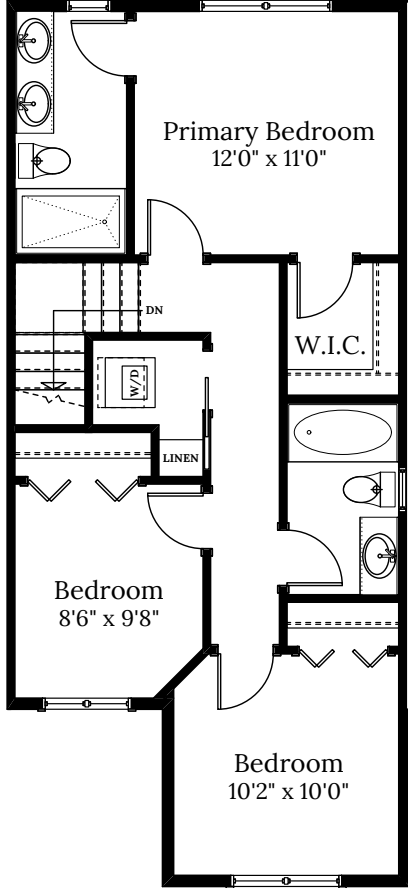

Home 1C
2805 Ledgestone Cres.
3 BEDROOMS | 3.5 BATH
+ Media Room + Den

SPECIFICATIONS

LOWER	561	SQ. FT.
MAIN	561	SQ. FT.
UPPER	665	SQ. FT.
TOTAL	1,787	SQ. FT.

Home 1C | 2805 Ledgestone Cres.

LOWER FLOOR 561 SQ.FT.

MAIN FLOOR 561 SQ.FT.

UPPER FLOOR 665 SQ.FT.