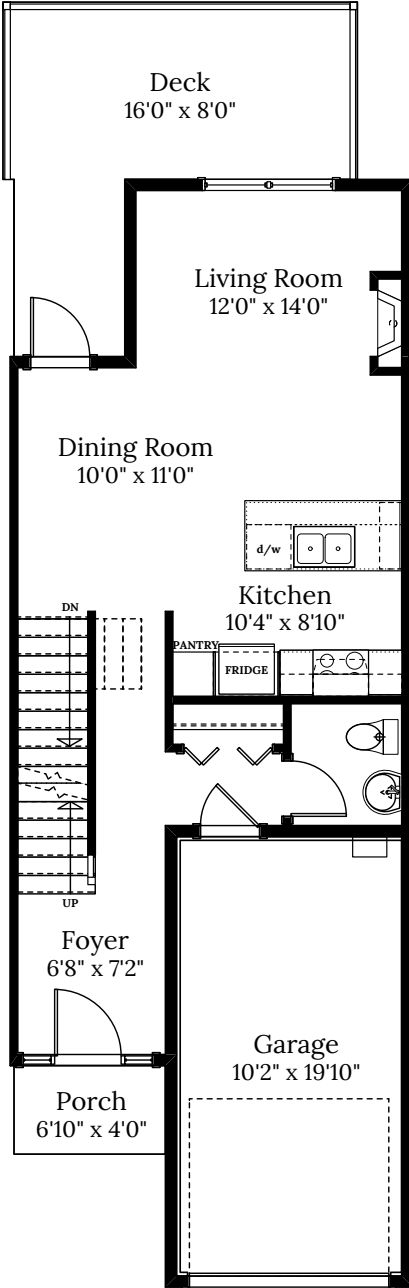

Home 1C
2805 Ledgestone Cres.
3 BEDROOMS | 3.5 BATH
+ Media Room + Den

SPECIFICATIONS

LOWER	561	SQ. FT.
MAIN	561	SQ. FT.
UPPER	665	SQ. FT.
TOTAL	1,787	SQ. FT.

Home 1C | 2805 Ledgestone Cres.

LOWER FLOOR 561 SQ.FT.

MAIN FLOOR 561 SQ.FT.

UPPER FLOOR 665 SQ.FT.