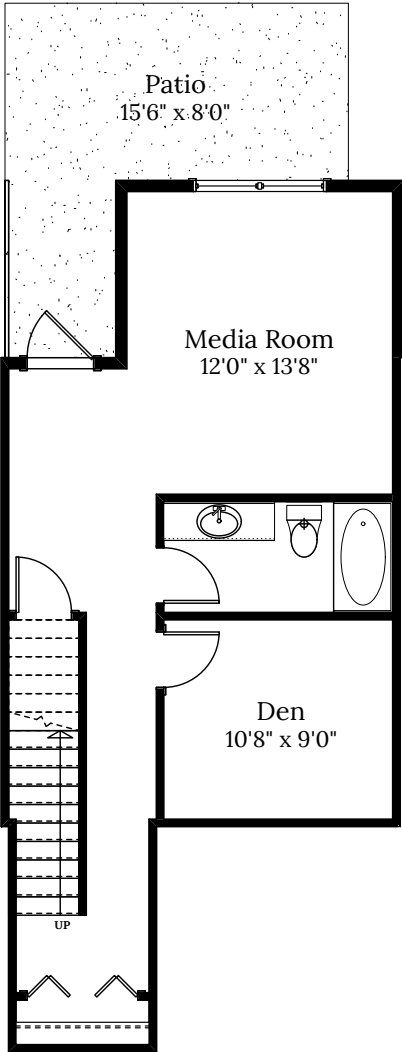

Home 1C
2805 Ledgestone Cres.
3 BEDROOMS | 3.5 BATH
+ Media Room + Den

SPECIFICATIONS

LOWER	561	SQ. FT.
MAIN	561	SQ. FT.
UPPER	665	SQ. FT.
TOTAL	1,787	SQ. FT.

Home 1C | 2805 Ledgestone Cres.

LOWER FLOOR 561 SQ.FT.

MAIN FLOOR 561 SQ.FT.

UPPER FLOOR 665 SQ.FT.