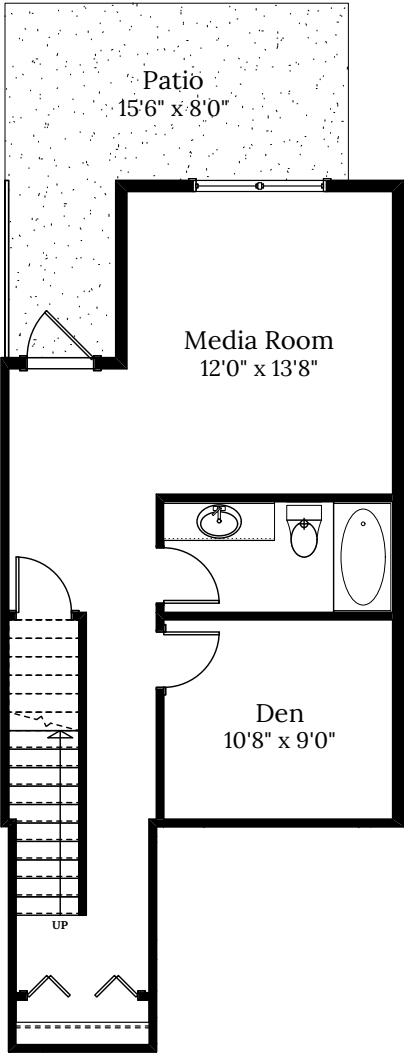

Home 1D
2807 Ledgestone Cres.
3 BEDROOMS | 3.5 BATH
+ Media Room + Den

SPECIFICATIONS

LOWER	564	SQ. FT.
MAIN	564	SQ. FT.
UPPER	671	SQ. FT.
TOTAL	1,799	SQ. FT.

Home 1D | 2807 Ledgestone Cres.

LOWER FLOOR 564 SQ.FT.

MAIN FLOOR 564 SQ.FT.

UPPER FLOOR 671 SQ.FT.