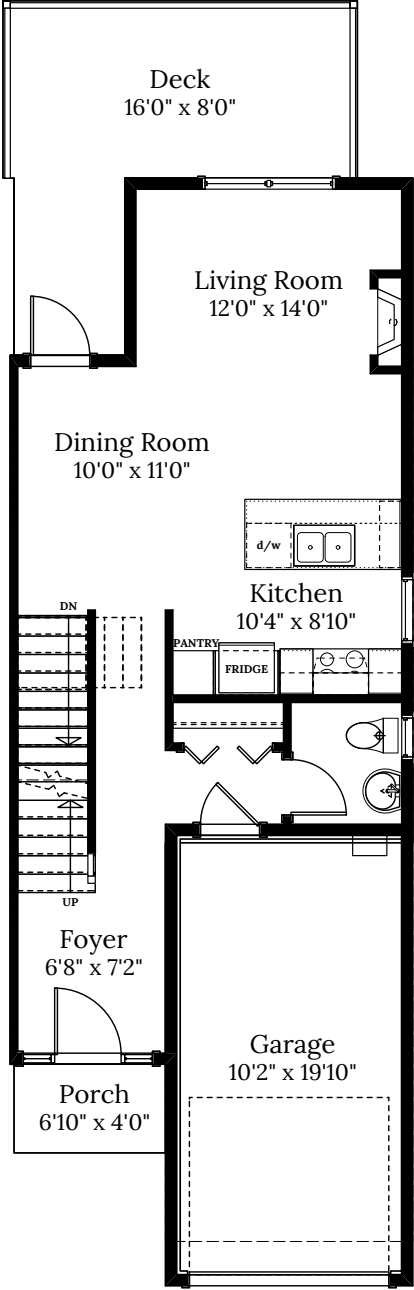

Home 1D
2807 Ledgestone Cres.
3 BEDROOMS | 3.5 BATH
+ Media Room + Den

SPECIFICATIONS

LOWER	564	SQ. FT.
MAIN	564	SQ. FT.
UPPER	671	SQ. FT.
TOTAL	1,799	SQ. FT.

Home 1D | 2807 Ledgestone Cres.

LOWER FLOOR 564 SQ.FT.

MAIN FLOOR 564 SQ.FT.

UPPER FLOOR 671 SQ.FT.