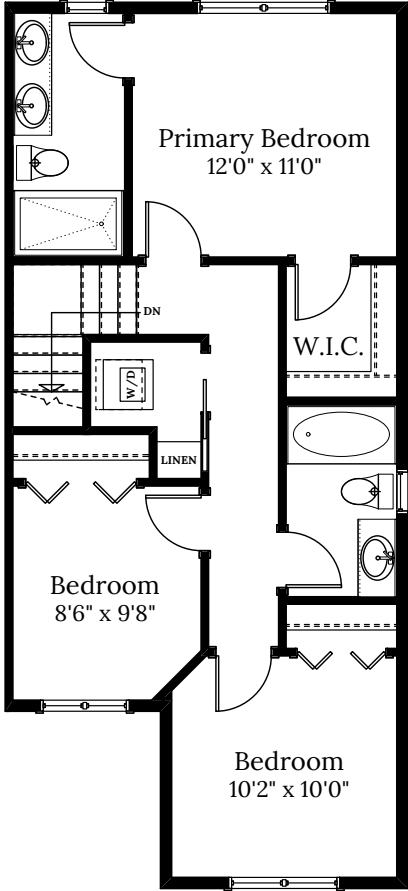

Home 1D
2807 Ledgestone Cres.
3 BEDROOMS | 3.5 BATH
+ Media Room + Den

SPECIFICATIONS

LOWER	564	SQ. FT.
MAIN	564	SQ. FT.
UPPER	671	SQ. FT.
TOTAL	1,799	SQ. FT.

Home 1D | 2807 Ledgestone Cres.

LOWER FLOOR 564 SQ.FT.

MAIN FLOOR 564 SQ.FT.

UPPER FLOOR 671 SQ.FT.