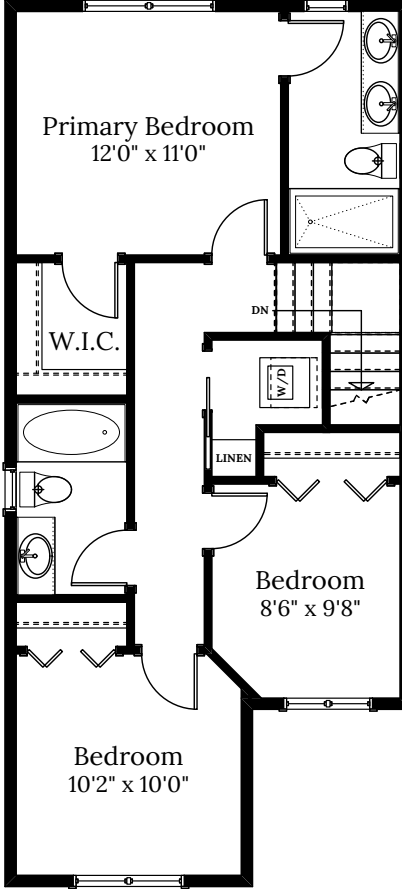

Home 2A
2811 Ledgestone Cres.
3 BEDROOMS | 3.5 BATH
+ Media Room + Den

SPECIFICATIONS

| | | |
|-------|-------|---------|
| LOWER | 564 | SQ. FT. |
| MAIN | 564 | SQ. FT. |
| UPPER | 671 | SQ. FT. |
| TOTAL | 1,799 | SQ. FT. |

Home 2A | 2811 Ledgestone Cres.

LOWER FLOOR 564 SQ.FT.

MAIN FLOOR 564 SQ.FT.

UPPER FLOOR 671 SQ.FT.