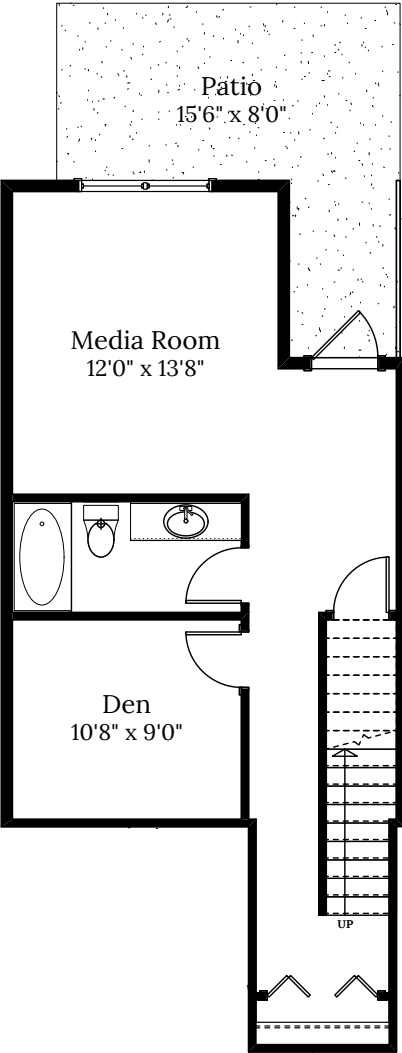

Home 2A
2811 Ledgestone Cres.
3 BEDROOMS | 3.5 BATH
+ Media Room + Den

SPECIFICATIONS

| | | |
|-------|-------|---------|
| LOWER | 564 | SQ. FT. |
| MAIN | 564 | SQ. FT. |
| UPPER | 671 | SQ. FT. |
| TOTAL | 1,799 | SQ. FT. |

Home 2A | 2811 Ledgestone Cres.

LOWER FLOOR 564 SQ.FT.

MAIN FLOOR 564 SQ.FT.

UPPER FLOOR 671 SQ.FT.