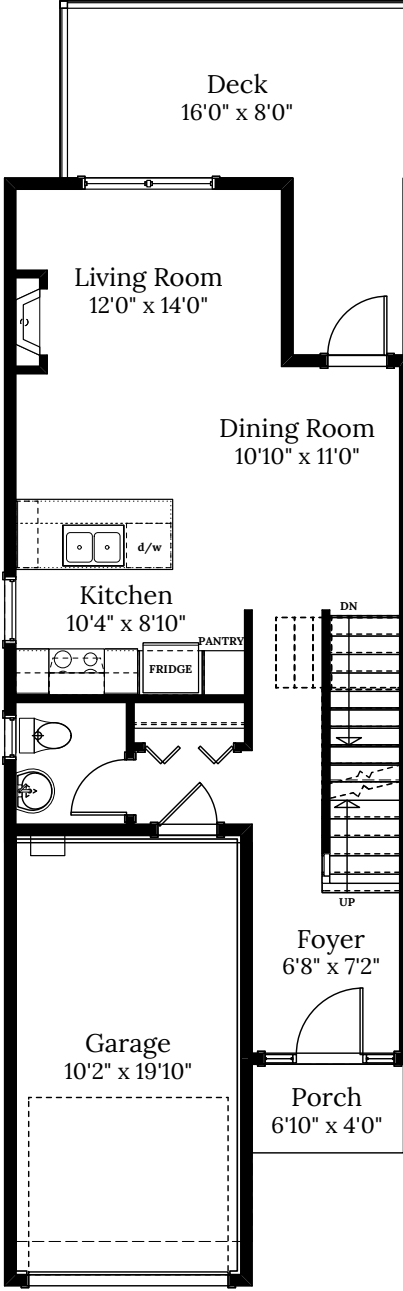

Home 2A
2811 Ledgestone Cres.
3 BEDROOMS | 3.5 BATH
+ Media Room + Den

SPECIFICATIONS

| | | |
|-------|-------|---------|
| LOWER | 564 | SQ. FT. |
| MAIN | 564 | SQ. FT. |
| UPPER | 671 | SQ. FT. |
| TOTAL | 1,799 | SQ. FT. |

Home 2A | 2811 Ledgestone Cres.

LOWER FLOOR 564 SQ.FT.

MAIN FLOOR 564 SQ.FT.

UPPER FLOOR 671 SQ.FT.