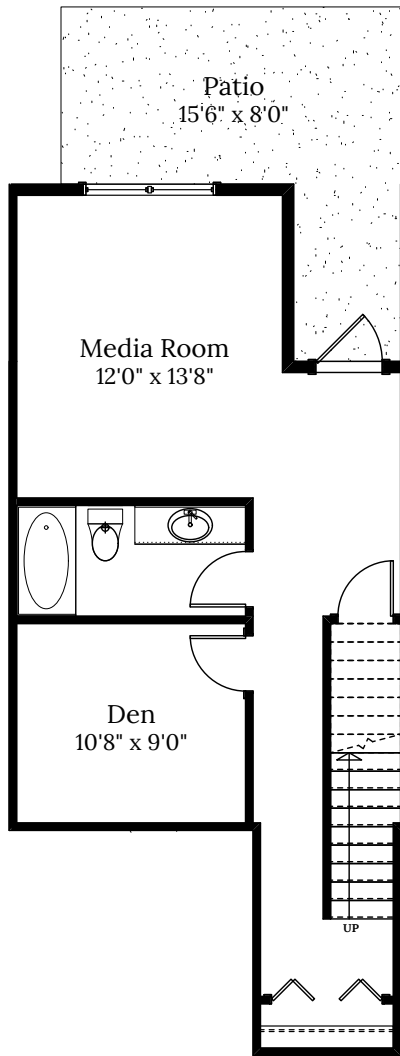

Home 2B
2813 Ledgestone Cres.
3 BEDROOMS | 3.5 BATH
+ Media Room + Den

SPECIFICATIONS

LOWER	561	SQ. FT.
MAIN	561	SQ. FT.
UPPER	665	SQ. FT.
TOTAL	1,787	SQ. FT.

Home 2B | 2813 Ledgestone Cres.

LOWER FLOOR 561 SQ.FT.

MAIN FLOOR 561 SQ.FT.

UPPER FLOOR 665 SQ.FT.