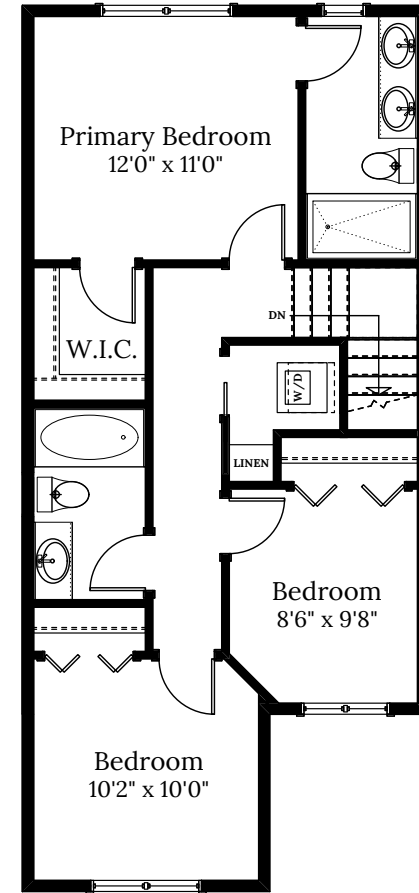

Home 2B
2813 Ledgestone Cres.
3 BEDROOMS | 3.5 BATH
+ Media Room + Den

SPECIFICATIONS

LOWER	561	SQ. FT.
MAIN	561	SQ. FT.
UPPER	665	SQ. FT.
TOTAL	1,787	SQ. FT.

Home 2B | 2813 Ledgestone Cres.

LOWER FLOOR 561 SQ.FT.

MAIN FLOOR 561 SQ.FT.

UPPER FLOOR 665 SQ.FT.