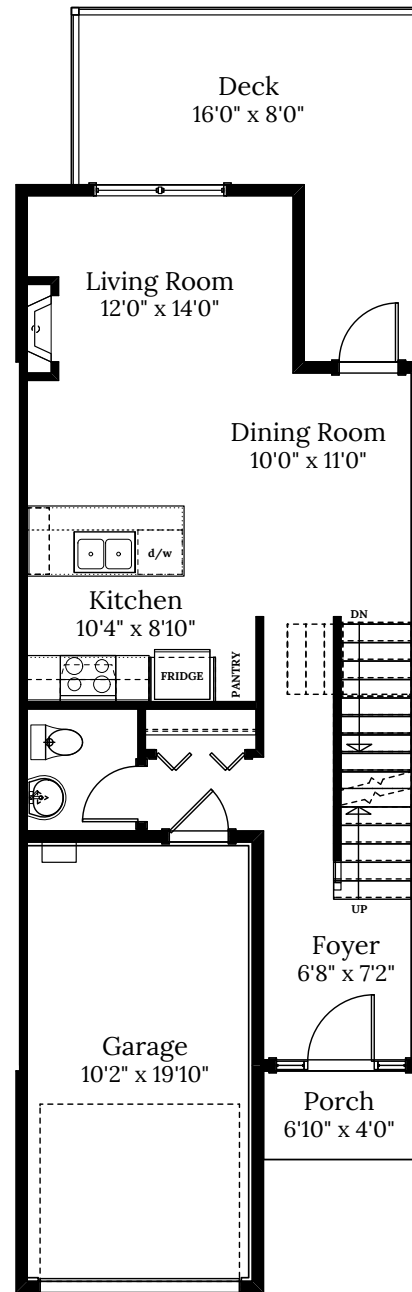

Home 2B
2813 Ledgestone Cres.
3 BEDROOMS | 3.5 BATH
+ Media Room + Den

SPECIFICATIONS

LOWER	561	SQ. FT.
MAIN	561	SQ. FT.
UPPER	665	SQ. FT.
TOTAL	1,787	SQ. FT.

Home 2B | 2813 Ledgestone Cres.

LOWER FLOOR 561 SQ.FT.

MAIN FLOOR 561 SQ.FT.

UPPER FLOOR 665 SQ.FT.