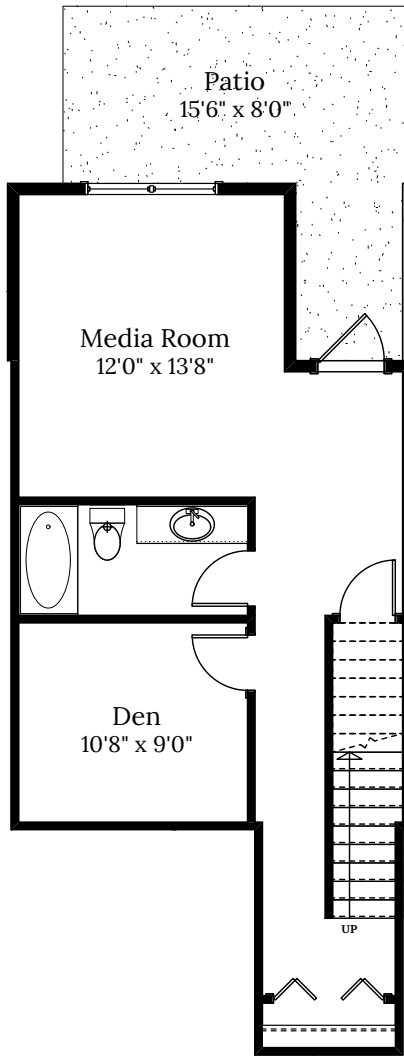

Home 2C
2815 Ledgestone Cres.
3 BEDROOMS | 3.5 BATH
+ Media Room + Den

SPECIFICATIONS

| | | |
|-------|-------|---------|
| LOWER | 561 | SQ. FT. |
| MAIN | 561 | SQ. FT. |
| UPPER | 665 | SQ. FT. |
| TOTAL | 1,787 | SQ. FT. |

Home 2C | 2815 Ledgestone Cres.

LOWER FLOOR 561 SQ.FT.

MAIN FLOOR 561 SQ.FT.

UPPER FLOOR 665 SQ.FT.