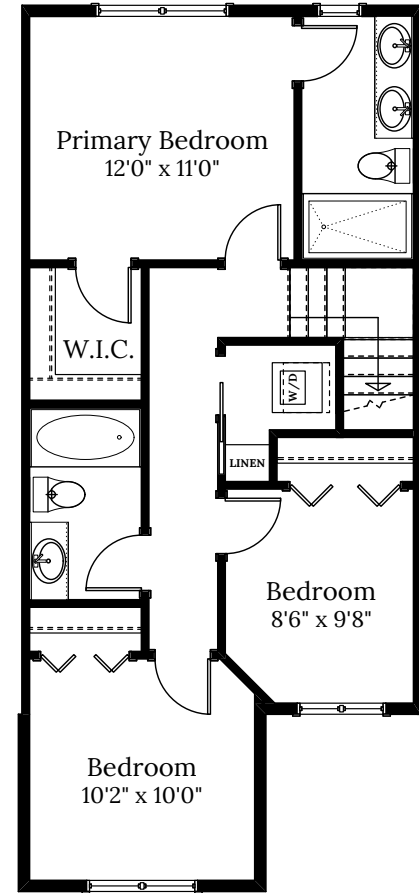

Home 2C
2815 Ledgestone Cres.
3 BEDROOMS | 3.5 BATH
+ Media Room + Den

SPECIFICATIONS

| | | |
|-------|-------|---------|
| LOWER | 561 | SQ. FT. |
| MAIN | 561 | SQ. FT. |
| UPPER | 665 | SQ. FT. |
| TOTAL | 1,787 | SQ. FT. |

Home 2C | 2815 Ledgestone Cres.

LOWER FLOOR 561 SQ.FT.

MAIN FLOOR 561 SQ.FT.

UPPER FLOOR 665 SQ.FT.