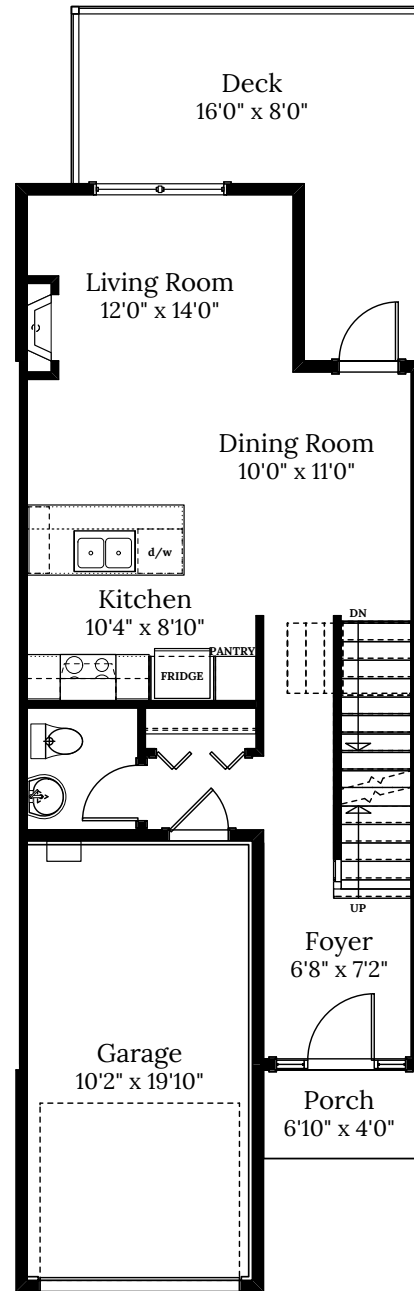

Home 2C
2815 Ledgestone Cres.
3 BEDROOMS | 3.5 BATH
+ Media Room + Den

SPECIFICATIONS

| | | |
|-------|-------|---------|
| LOWER | 561 | SQ. FT. |
| MAIN | 561 | SQ. FT. |
| UPPER | 665 | SQ. FT. |
| TOTAL | 1,787 | SQ. FT. |

Home 2C | 2815 Ledgestone Cres.

LOWER FLOOR 561 SQ.FT.

MAIN FLOOR 561 SQ.FT.

UPPER FLOOR 665 SQ.FT.