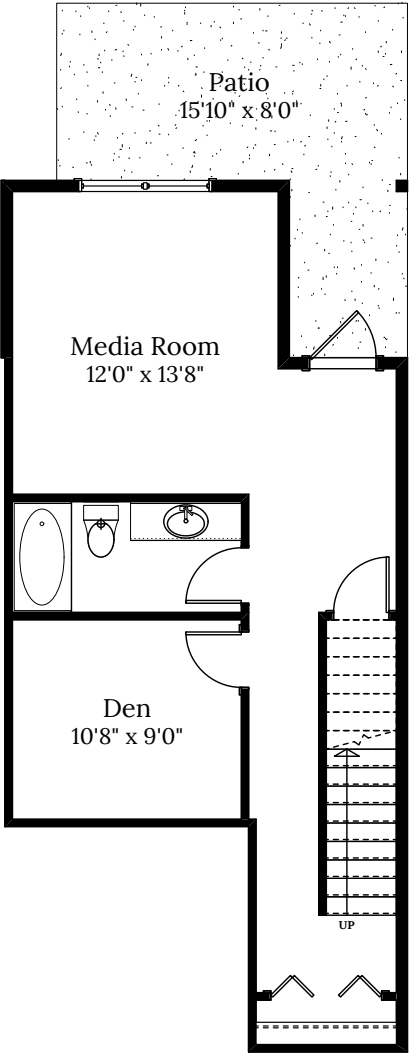

Home 2D
2817 Ledgestone Cres.
3 BEDROOMS | 3.5 BATH
+ Media Room + Den

SPECIFICATIONS

LOWER	566	SQ. FT.
MAIN	566	SQ. FT.
UPPER	671	SQ. FT.
TOTAL	1,803	SQ. FT.

Home 2D | 2817 Ledgestone Cres.

LOWER FLOOR 566 SQ.FT.

MAIN FLOOR 566 SQ.FT.

UPPER FLOOR 671 SQ.FT.