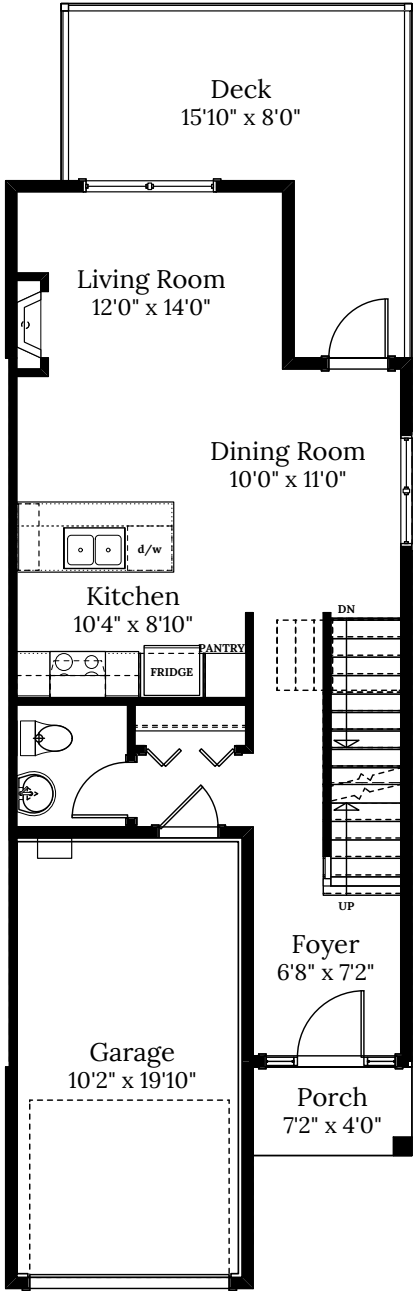

Home 2D
2817 Ledgestone Cres.
3 BEDROOMS | 3.5 BATH
+ Media Room + Den

SPECIFICATIONS

LOWER	566	SQ. FT.
MAIN	566	SQ. FT.
UPPER	671	SQ. FT.
TOTAL	1,803	SQ. FT.

Home 2D | 2817 Ledgestone Cres.

LOWER FLOOR 566 SQ.FT.

MAIN FLOOR 566 SQ.FT.

UPPER FLOOR 671 SQ.FT.