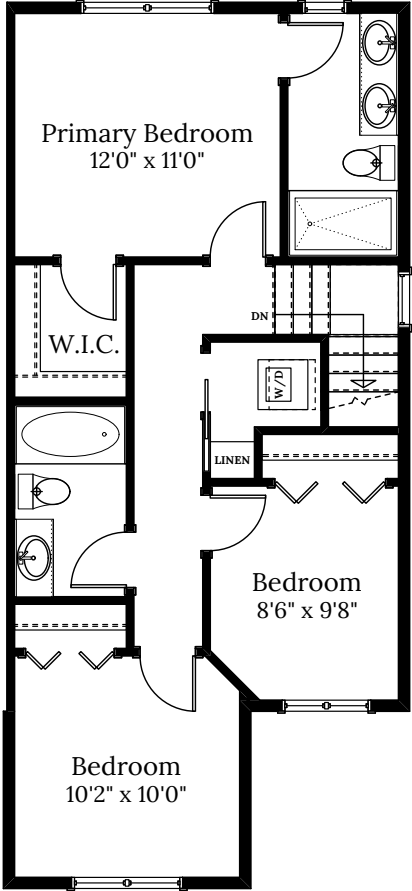

Home 2D
2817 Ledgestone Cres.
3 BEDROOMS | 3.5 BATH
+ Media Room + Den

SPECIFICATIONS

LOWER	566	SQ. FT.
MAIN	566	SQ. FT.
UPPER	671	SQ. FT.
TOTAL	1,803	SQ. FT.

Home 2D | 2817 Ledgestone Cres.

LOWER FLOOR 566 SQ.FT.

MAIN FLOOR 566 SQ.FT.

UPPER FLOOR 671 SQ.FT.