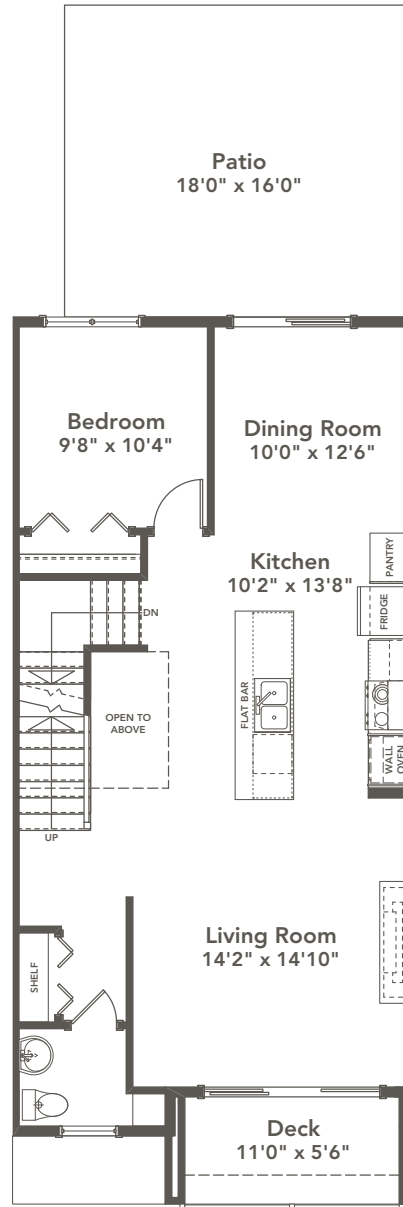

Lot 3C | 124-2950
Constellation Avenue
4 BEDROOMS | 2.5 BATH

SPECIFICATIONS

LOWER	200	SQ. FT.
MAIN	843	SQ. FT.
UPPER	815	SQ. FT.
TOTAL	1,858	SQ. FT.

LOWER FLOOR 200 SQ.FT.

MAIN FLOOR 843 SQ.FT.

UPPER FLOOR 815 SQ.FT.