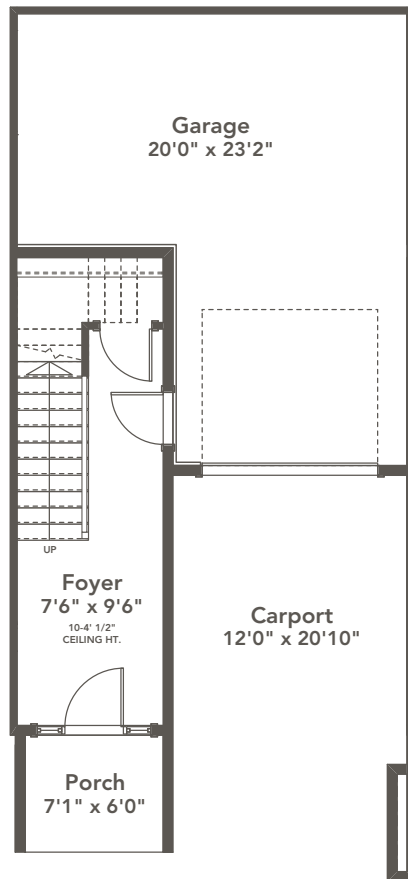

Lot 3C | 124-2950
Constellation Avenue
4 BEDROOMS | 2.5 BATH

SPECIFICATIONS

LOWER	200	SQ. FT.
MAIN	843	SQ. FT.
UPPER	815	SQ. FT.
TOTAL	1,858	SQ. FT.

LOWER FLOOR 200 SQ.FT.

MAIN FLOOR 843 SQ.FT.

UPPER FLOOR 815 SQ.FT.