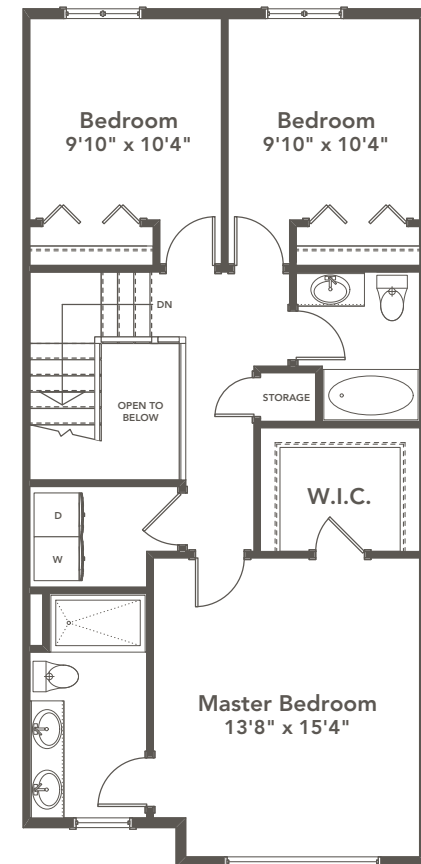

Lot 3C | 124-2950
Constellation Avenue
4 BEDROOMS | 2.5 BATH

SPECIFICATIONS

LOWER	200	SQ. FT.
MAIN	843	SQ. FT.
UPPER	815	SQ. FT.
TOTAL	1,858	SQ. FT.

LOWER FLOOR 200 SQ.FT.

MAIN FLOOR 843 SQ.FT.

UPPER FLOOR 815 SQ.FT.