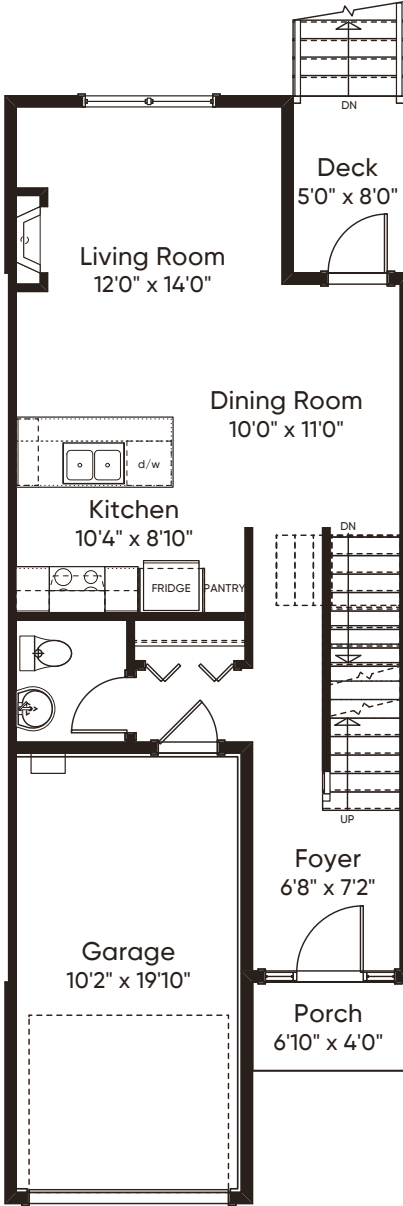

# Canmore

# BEDFORD TOWNHOMES

LOWER FLOOR 561 SQ.FT.

MAIN FLOOR 561 SQ.FT.

UPPER FLOOR 665 SQ.FT.