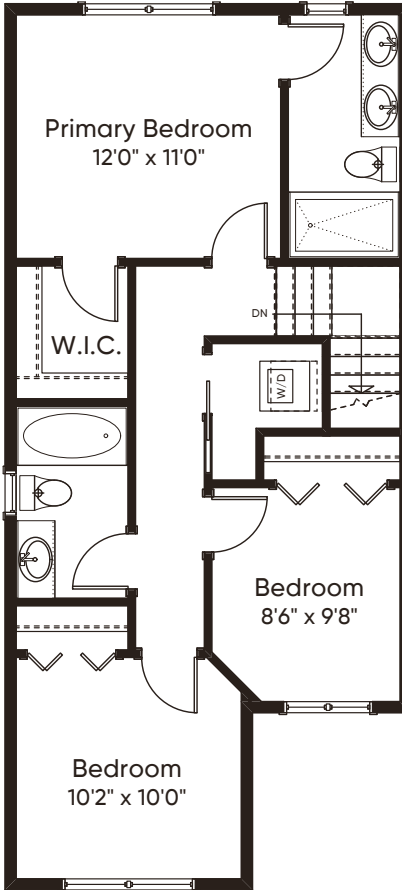

# Canmore

# BEDFORD TOWNHOMES

LOWER FLOOR 561 SQ.FT.

MAIN FLOOR 561 SQ.FT.

UPPER FLOOR 665 SQ.FT.