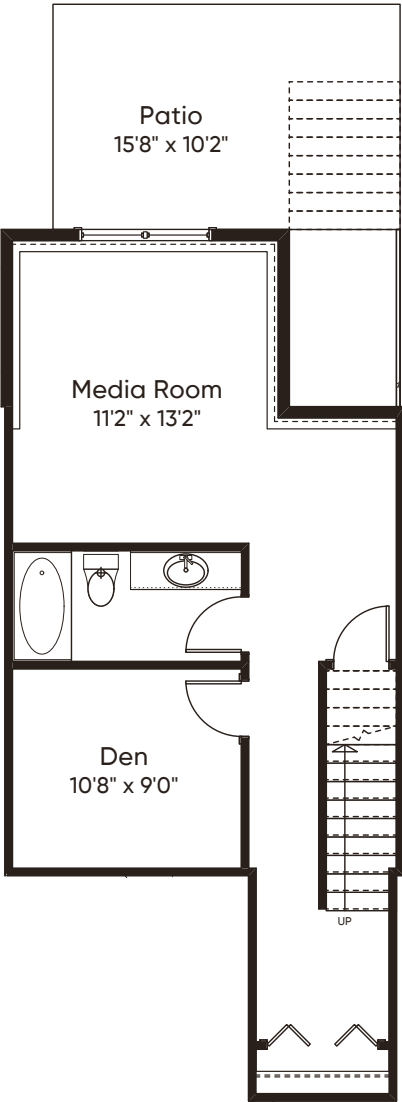

# BEDFORD TOWNHOMES

LOWER FLOOR 561 SQ.FT.

MAIN FLOOR 561 SQ.FT.

UPPER FLOOR 665 SQ.FT.