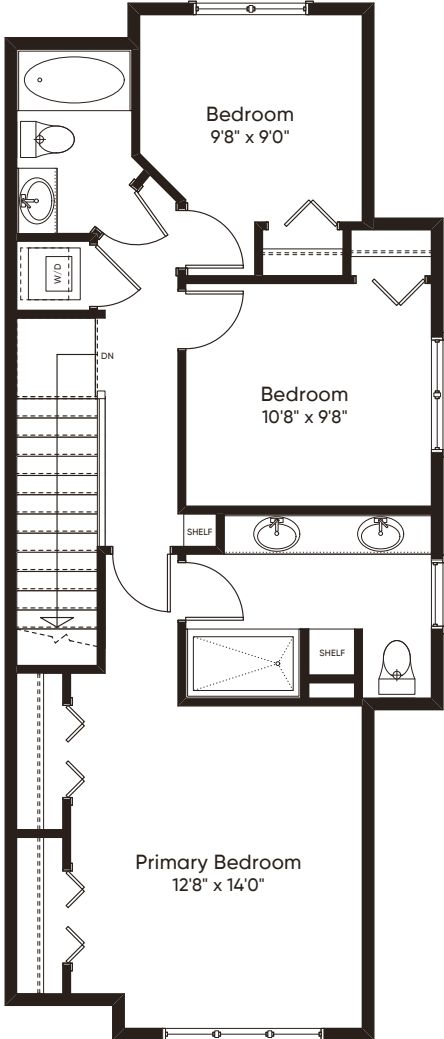

Cumberland Premium

BEDFORD TOWNHOMES

LOWER FLOOR 135 SQ.FT.

MAIN FLOOR 753 SQ.FT.

UPPER FLOOR 769 SQ.FT.