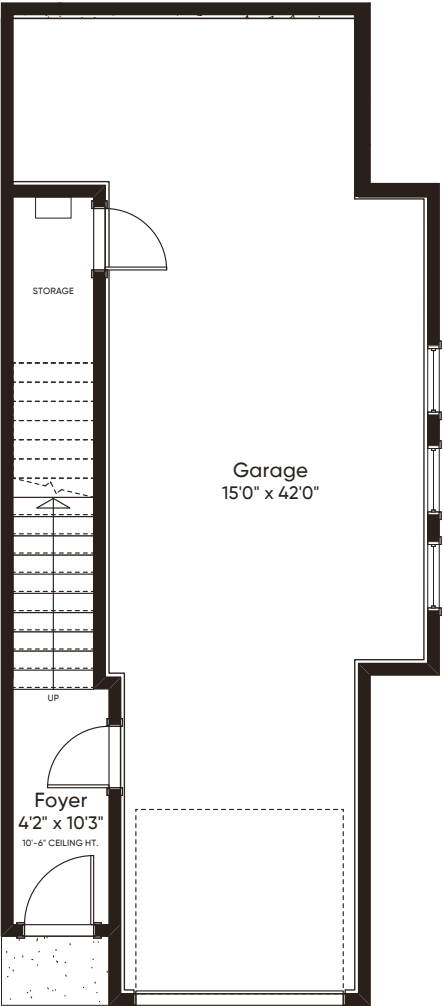

Cumberland Premium

BEDFORD TOWNHOMES

LOWER FLOOR 135 SQ.FT.

MAIN FLOOR 753 SQ.FT.

UPPER FLOOR 769 SQ.FT.