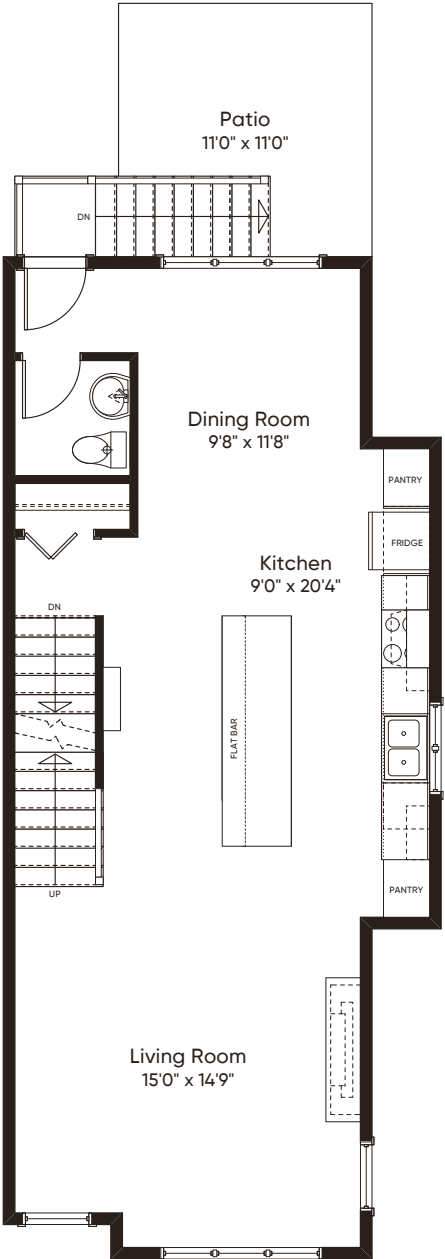

Cumberland Premium

BEDFORD TOWNHOMES

LOWER FLOOR 135 SQ.FT.

MAIN FLOOR 753 SQ.FT.

UPPER FLOOR 769 SQ.FT.